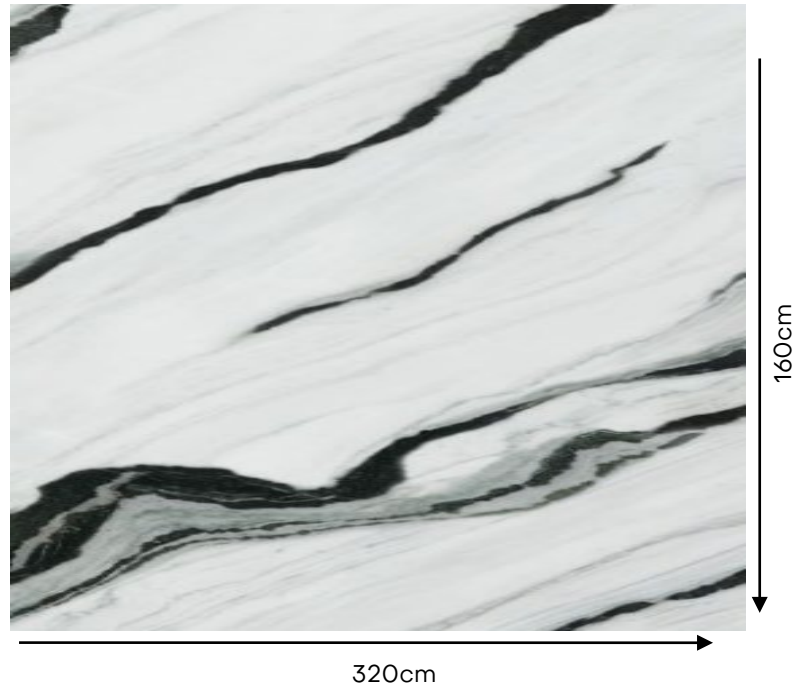

TECHNICAL DATA SHEET

Casa Milano

Casa Milano

CM ITALY SLAB ITALGRANITI PANDA WHITE

390900100035

Italgraniti's research combines its industrial culture with pure natural beauty. The slabs and the thickness range provide a diverse range of materials to compose unique interior design projects. Italgraniti materials give equal weight to aesthetics and technical performance. From the home to wellness centers, Lux Experience is synonymous with quality, strength, and a beauty that never fades.

Specification

Item code	: 390900100035
Brand	: Italgraniti
Model	: Lux Experience
Product type	: Slab
Finish	: Polished
Color	: Panda white
Material	: Color Body Porcelain
Class	: B1A
Edges	: Rectified
Water absorption	: < 0.05 %
Effect	: Marble effect
Size	: 160X320 CM
Thickness	: 6 MM
Origin	: Italy