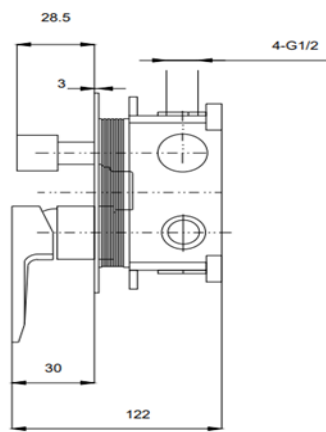

SPECIFICATIONS

Colour : Available in Chrome , Matte black , Matte gold , Bronze brass , Shiny gold

Material : Solid Brass

Mounting : Wall mounted

Operating type : Manual

Shape (mm) : Square

DRAWING

SIDE VIEW