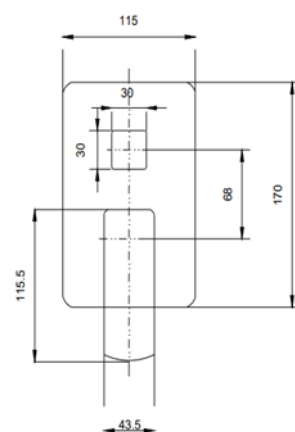

SPECIFICATIONS

Colour : Available in Chrome , Matte black , Matte gold , Bronze brass , Shiny gold

Material : Solid Brass

Mounting : Wall mounted

Operating type : Manual

Shape (mm) : Square

DRAWING

SIDE VIEW