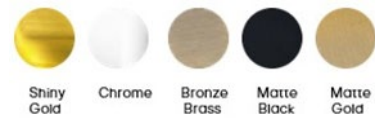

Casa Milano

TECHNICAL DATA SHEET

Casa Milano

Sapphire concealed shower mixer with diverter Shiny gold

390100105066

This Shiny gold shower mixer is a sleek and stylish addition to any bathroom, ensuring a seamless and lavish experience, making it an excellent choice for those seeking a statement piece to elevate the bathroom decor. It is also easy to install.

SPECIFICATIONS

Colour : Available in Chrome , Matte black , Matte gold , Bronze brass , Shiny gold

Material : Solid Brass

Mounting : Wall mounted

Operating type : Manual

Shape (mm) : Square

DRAWING

SIDE VIEW