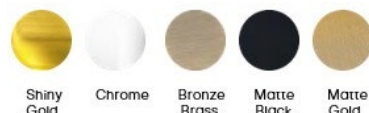

Casa Milano

TECHNICAL DATA SHEET

Casa Milano

Sapphire shower mixer with shower set Shiny gold

390100105065

This Shiny gold basin mixer is a sleek and stylish addition to any bathroom, ensuring a seamless and lavish experience .

SPECIFICATIONS

Colour : Available in Chrome , Matte black , Matte gold , Bronze brass , Shiny gold

Material : Solid Brass

Mounting : Wall mounted

Operating type : Manual

Hand Shower Flow rate (Liter) : 5.91

Bath Mixer Flow rate (Liter) : 5.11

Shape (mm) : Square

Water efficiency rate : ★★★★★