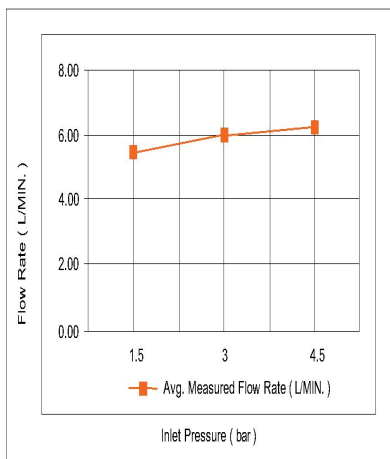

SPECIFICATIONS

Colour : Available in Chrome , Matte black , Matte gold , Bronze brass , Shiny gold

Material : Solid Brass

Mounting : Wall mounted

Operating type : Manual

Hand Shower Flow rate (Liter) : 5.91

Bath Mixer Flow rate (Liter) : 5.11

Shape (mm) : Square

Water efficiency rate : ★★★★★

FLOW CHART

HAND SHOWER

BATH MIXER

DRAWING

TECHNOLOGY