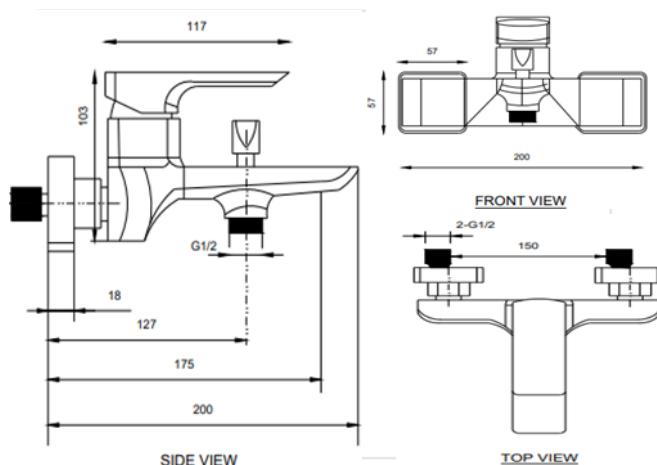

SPECIFICATIONS

Colour : Available in Chrome , Matte black , Matte gold , Bronze brass , Shiny gold

Material : Solid Brass

Mounting : Wall mounted

Operating type : Manual

Hand Shower Flow rate (Liter) : 5.91

Bath Mixer Flow rate (Liter) : 5.11

Shape (mm) : Square

Water efficiency rate : ★★★★★

FLOW CHART

HAND SHOWER

BATH MIXER

DRAWING

TECHNOLOGY