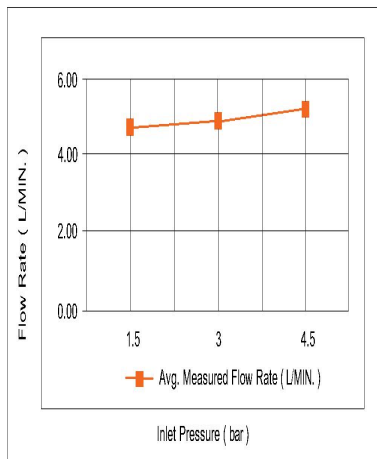

SPECIFICATIONS

Colour : Available in Chrome , Matte black , Matte gold , Bronze brass , Shiny gold

Material : Solid Brass

Mounting : Wall mounted

Operating type : Manual

Hand Shower Flow rate (Liter) : 5.91

Bath Mixer Flow rate (Liter) : 5.11

Shape (mm) : Square

Water efficiency rate : ★★★★★

FLOW CHART

HAND SHOWER

BATH MIXER

DRAWING

TECHNOLOGY