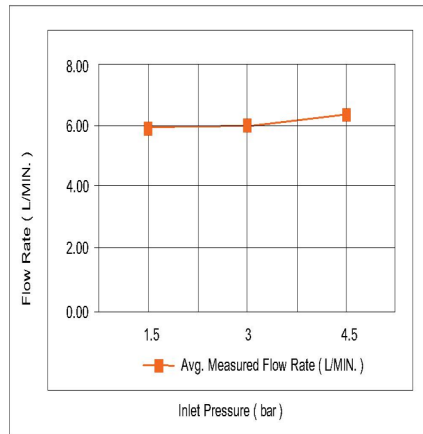

Casa Milano

TECHNICAL DATA SHEET

Casa Milano

Sapphire Freestanding bath shower mixer Matte gold

390100104835

This Matte gold freestanding shower mixer is a sleek and stylish addition to any bathroom, ensuring a seamless and lavish experience. It typically consists of a long vertical post with a showerhead at the top and a mixing valve or controls at a reachable height

SPECIFICATIONS

Colour : Available in Chrome , Matte black , Matte gold , Shiny gold

Material : Solid Brass

Mounting : Floor mounted

Operating type : Manual

Hand Shower Flow rate (Liter) : 6.13

Bath Mixer Flow rate (Liter) : 6.20

Shape (mm) : Square

Water efficiency rate : ★★★★★

FLOW CHART

HAND SHOWER

BATH MIXER

DRAWING

TECHNOLOGY

Leak Proof