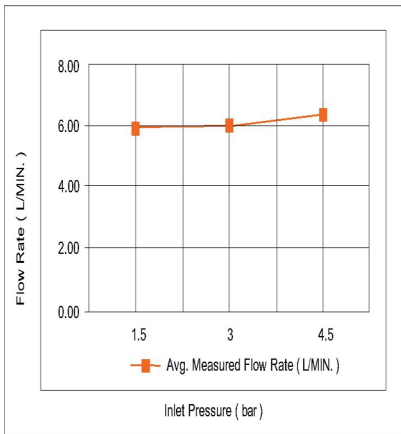

Casa Milano

TECHNICAL DATA SHEET

Casa Milano

Sapphire Freestanding bath shower mixer Matte gold

390100104835

This Matte gold freestanding shower mixer is a sleek and stylish addition to any bathroom, ensuring a seamless and lavish experience. It typically consists of a long vertical post with a showerhead at the top and a mixing valve or controls at a reachable height

SPECIFICATIONS

Colour : Available in Chrome , Matte black , Matte gold , Shiny gold

Material : Solid Brass

Mounting : Floor mounted

Operating type : Manual

Hand Shower Flow rate (Liter) : 6.13

Bath Mixer Flow rate (Liter) : 6.20

Shape (mm) : Square

Water efficiency rate : ★★★★★

FLOW CHART

HAND SHOWER

BATH MIXER

DRAWING

TECHNOLOGY

Leak Proof