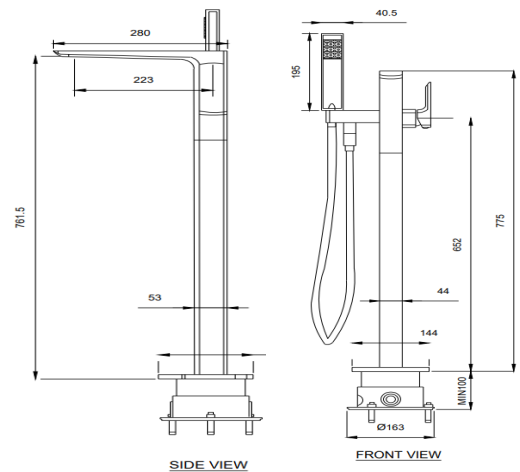

SPECIFICATIONS

Colour : Available in Chrome , Matte black , Matte gold , Shiny gold

Material : Solid Brass

Mounting : Floor mounted

Operating type : Manual

Hand Shower Flow rate (Liter) : 6.13

Bath Mixer Flow rate (Liter) : 6.20

Shape (mm) : Square

Water efficiency rate : ★★★★★

FLOW CHART

HAND SHOWER

BATH MIXER

DRAWING

TECHNOLOGY

Leak Proof