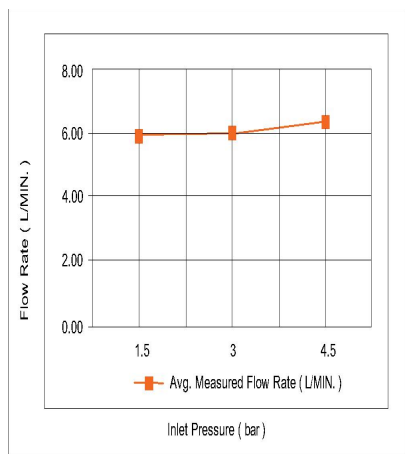

SPECIFICATIONS

Colour : Available in Chrome , Matte black , Matte gold , Shiny gold

Material : Solid Brass

Mounting : Floor mounted

Operating type : Manual

Hand Shower Flow rate (Liter) : 6.14

Bath Mixer Flow rate (Liter) : 6.12

Shape (mm) : Square

Water efficiency rate : ★★★★★

FLOW CHART

HAND SHOWER

BATH MIXER

DRAWING

TECHNOLOGY

Leak Proof