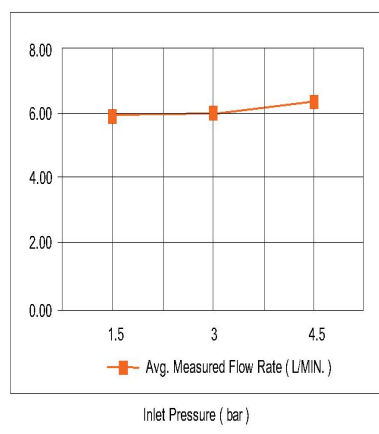

SPECIFICATIONS

Colour : Available in Chrome , Matte black , Matte gold , Shiny gold

Material : Solid Brass

Mounting : Floor mounted

Operating type : Manual

Hand Shower Flow rate (Liter) : 6.14

Bath Mixer Flow rate (Liter) : 6.12

Shape (mm) : Square

Water efficiency rate : ★★★★★

FLOW CHART

HAND SHOWER

BATH MIXER

DRAWING

TECHNOLOGY

Leak Proof