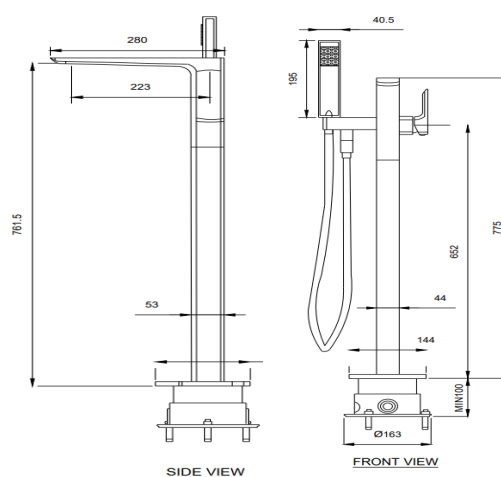

SPECIFICATIONS

Colour : Available in Chrome , Matte black , Matte gold , Shiny gold

Material : Solid Brass

Mounting : Floor mounted

Operating type : Manual

Hand Shower Flow rate (Liter) : 6.14

Bath Mixer Flow rate (Liter) : 6.12

Shape (mm) : Square

Water efficiency rate : ★★★★★

FLOW CHART

HAND SHOWER

BATH MIXER

DRAWING

TECHNOLOGY

Leak Proof