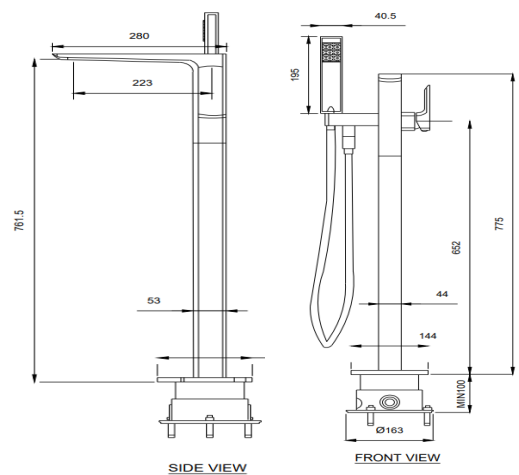

Casa Milano

TECHNICAL DATA SHEET

Casa Milano

Sapphire Freestanding bath shower mixer Chrome

390100104833

This chrome freestanding shower mixer is a sleek and stylish addition to any bathroom, ensuring a seamless and lavish experience. It typically consists of a long vertical post with a showerhead at the top and a mixing valve or controls at a reachable height.

SPECIFICATIONS

Colour : Available in Chrome , Matte black , Matte gold , Shiny gold

Material : Solid Brass

Mounting : Floor mounted

Operating type : Manual

Hand Shower Flow rate (Liter) : 6.14

Bath Mixer Flow rate (Liter) : 6.12

Shape (mm) : Square

Water efficiency rate : ★★★★★

FLOW CHART

HAND SHOWER

BATH MIXER

DRAWING

TECHNOLOGY

Leak Proof