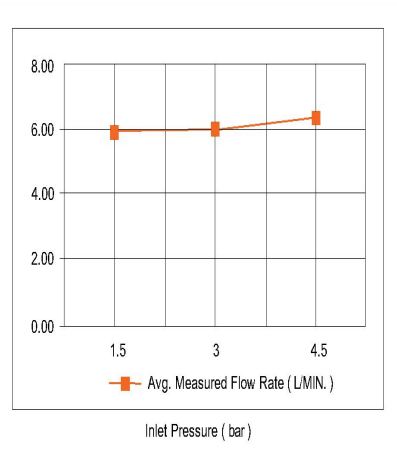

SPECIFICATIONS

Colour : Available in Chrome , Matte black , Matte gold , Shiny gold

Material : Solid Brass

Mounting : Floor mounted

Operating type : Manual

Hand Shower Flow rate (Liter) : 6.14

Bath Mixer Flow rate (Liter) : 6.12

Shape (mm) : Square

Water efficiency rate : ★★★★★

FLOW CHART

HAND SHOWER

BATH MIXER

DRAWING

TECHNOLOGY

Leak Proof