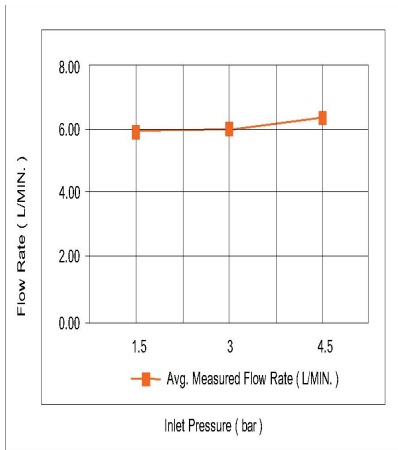

Casa Milano

TECHNICAL DATA SHEET

Casa Milano

Sapphire Freestanding bath shower mixer Chrome

390100104833

This chrome freestanding shower mixer is a sleek and stylish addition to any bathroom, ensuring a seamless and lavish experience. It typically consists of a long vertical post with a showerhead at the top and a mixing valve or controls at a reachable height.

SPECIFICATIONS

Colour : Available in Chrome , Matte black , Matte gold , Shiny gold

Material : Solid Brass

Mounting : Floor mounted

Operating type : Manual

Hand Shower Flow rate (Liter) : 6.14

Bath Mixer Flow rate (Liter) : 6.12

Shape (mm) : Square

Water efficiency rate : ★★★★★

FLOW CHART

HAND SHOWER

BATH MIXER

DRAWING

TECHNOLOGY

Leak Proof