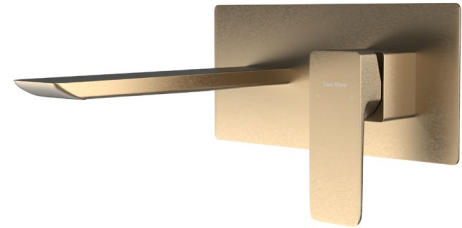

## Casa Milano

Sapphire concealed basin mixer with spout Bronze brass

390100104577

The mixer is expertly crafted and finished in an exquisite Bronze brass coating. The overall design is aesthetically pleasing, making it a perfect addition to any bathroom that seek a blend of style and convenience.

### SPECIFICATIONS

Colour : Available in Chrome , Matte black , Matte gold , Bronze brass , Shiny gold

Material : Solid Brass

Tap holes : Single hole

Mounting : Wall mounted

Operating type : Manual

Flow rate (Liter ) : 4.98

Shape (mm) : Square

Water efficiency rate : ★★★★★