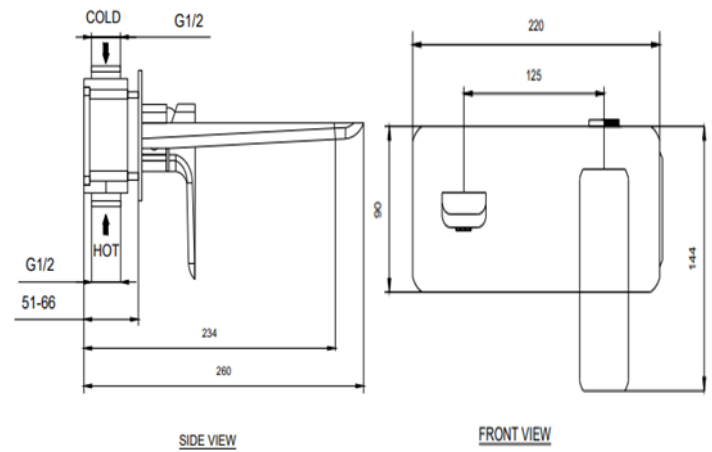

DRAWING

TECHNOLOGY

Leak Proof

Durable Materials

Ecco Smart

Follow us - [casamilanouae](https://www.casamilanouae.com)

www.casamilanoitaly.com

Email us – info@casamilanoitaly.com
WHATSAPP & TOLL FREE
8009394