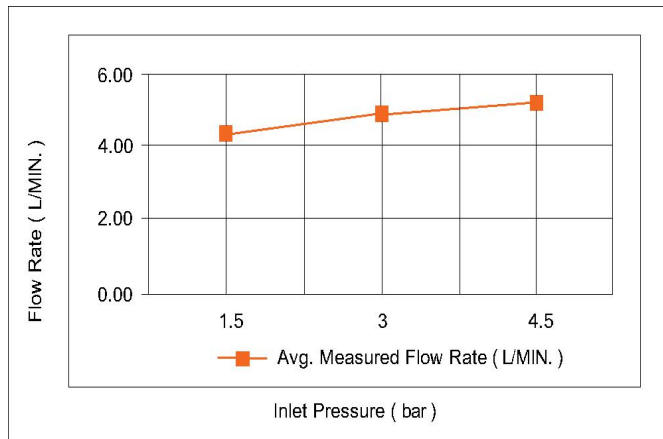

### SPECIFICATIONS

Colour : Available in Chrome , Matte black , Matte gold , Bronze brass , Shiny gold

Material : Solid Brass

Tap holes : Single hole

Mounting : Wall mounted

Operating type : Manual

Flow rate (Liter ) : 4.98

Shape (mm) : Square

Water efficiency rate : ★★★★★

### FLOW CHART