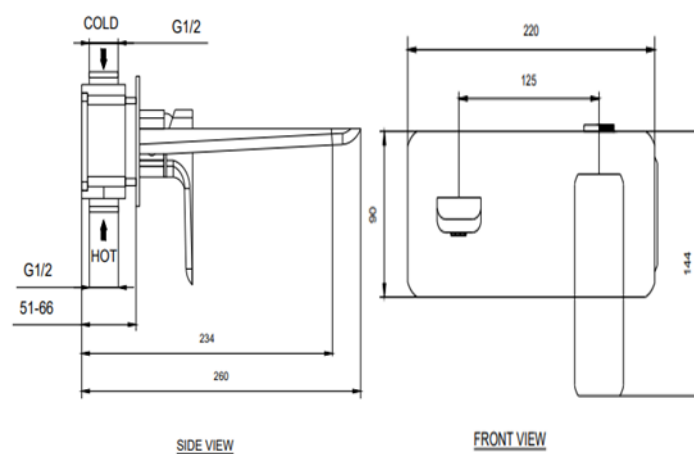

SPECIFICATIONS

Colour : Available in Chrome , Matte black , Matte gold , Bronze

brass , Shiny gold

Material : Solid Brass

Tap holes : Single hole

Mounting : Wall mounted

Operating type : Manual

Flow rate (Liter) : 4.98

Shape (mm) : Square

Water efficiency rate : ★★★★★

FLOW CHART

DRAWING

TECHNOLOGY

Leak Proof

Durable Materials

Ecco Smart