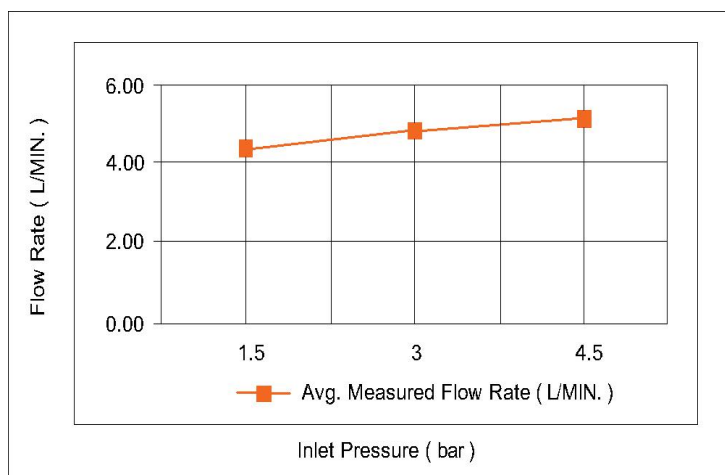

SPECIFICATIONS

Colour : Available in Chrome , Matte black , Matte gold , Bronze

brass , Shiny gold

Material : Solid Brass

Tap holes : Single hole

Mounting : Wall mounted

Operating type : Manual

Flow rate (Liter) : 4.98

Shape (mm) : Square

Water efficiency rate : ★★★★★

FLOW CHART

DRAWING

TECHNOLOGY

Leak Proof

Durable Materials

Ecco Smart