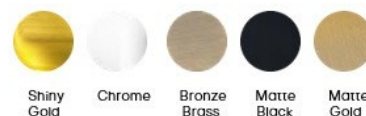

Casa Milano

TECHNICAL DATA SHEET

Casa Milano

Sapphire concealed basin mixer with spout Matte black

390100104576

The mixer is expertly crafted and finished in an exquisite Matte black coating. The overall design is aesthetically pleasing, making it a perfect addition to any bathroom that seek a blend of style and convenience.

SPECIFICATIONS

Colour : Available in Chrome , Matte black , Matte gold , Bronze

brass , Shiny gold

Material : Solid Brass

Tap holes : Single hole

Mounting : Wall mounted

Operating type : Manual

Flow rate (Liter) : 4.98

Shape (mm) : Square

Water efficiency rate : ★★★★★

FLOW CHART

DRAWING

TECHNOLOGY

Leak Proof

Durable Materials

Ecco Smart