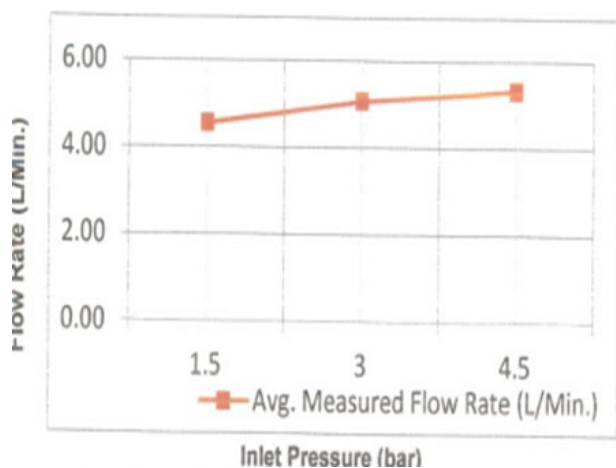

SPECIFICATIONS

Colour : Available in Chrome , Matte black , Matte gold , Bronze

brass , Shiny gold

Material : Solid Brass

Tap holes : Single hole

Mounting : Wall mounted

Operating type : Manual

Flow rate (Liter) : 4.98

Shape (mm) : Square

Water efficiency rate : ★★★★★

FLOW CHART

DRAWING

TECHNOLOGY

Leak Proof

Durable Materials

Ecco Smart