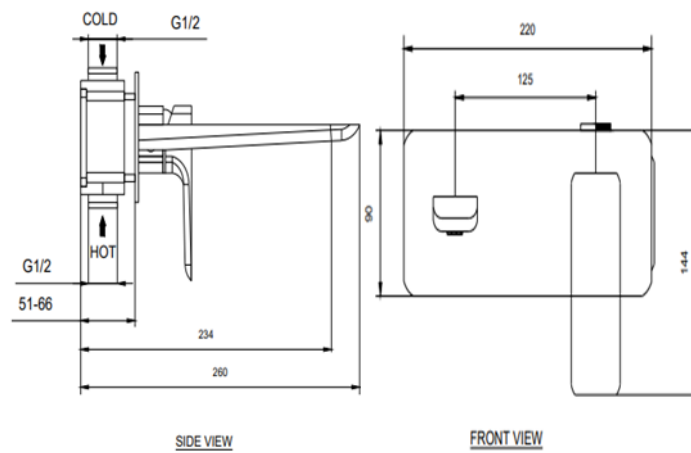

SPECIFICATIONS

Colour : Available in Chrome , Matte black , Matte gold , Bronze

brass , Shiny gold

Material : Solid Brass

Tap holes : Single hole

Mounting : Wall mounted

Operating type : Manual

Flow rate (Liter) : 4.98

Shape (mm) : Square

Water efficiency rate : ★★★★★

FLOW CHART

DRAWING

TECHNOLOGY

Leak Proof

Durable Materials

Ecco Smart