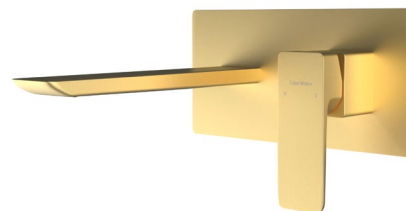

Casa Milano

TECHNICAL DATA SHEET

Casa Milano

Sapphire concealed basin mixer with spout Matte gold

390100104575

The mixer is expertly crafted and finished in an exquisite Matte gold coating. The overall design is aesthetically pleasing, making it a perfect addition to any bathroom that seek a blend of style and convenience.

SPECIFICATIONS

Colour : Available in Chrome , Matte black , Matte gold , Bronze

brass , Shiny gold

Material : Solid Brass

Tap holes : Single hole

Mounting : Wall mounted

Operating type : Manual

Flow rate (Liter) : 4.98

Shape (mm) : Square

Water efficiency rate : ★★★★★

FLOW CHART

DRAWING

TECHNOLOGY

Leak Proof

Durable Materials

Ecco Smart