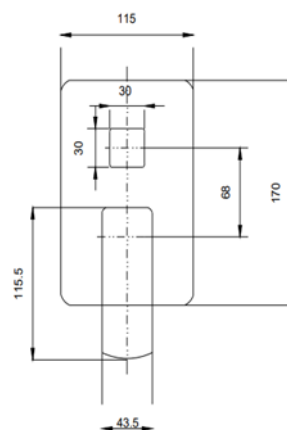

## SPECIFICATIONS

Colour : Available in Chrome , Matte black , Matte gold , Bronze brass , Shiny gold

Material : Solid Brass

Mounting : Wall mounted

Operating type : Manual

Shape (mm) : Square

## DRAWING

**SIDE VIEW**

**FRONT VIEW**