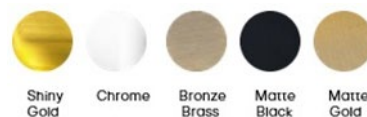

## Casa Milano

Sapphire concealed shower mixer with diverter Matte black

**390100104173**

This Matte black shower mixer is a sleek and stylish addition to any bathroom, ensuring a seamless and lavish experience, making it an excellent choice for those seeking a statement piece to elevate the bathroom decor. It is also easy to install.

## SPECIFICATIONS

Colour : Available in Chrome , Matte black , Matte gold , Bronze brass , Shiny gold

Material : Solid Brass

Mounting : Wall mounted

Operating type : Manual

Shape (mm) : Square