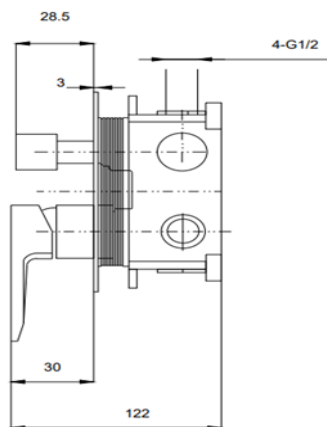

## SPECIFICATIONS

Colour : Available in Chrome , Matte black , Matte gold , Bronze brass , Shiny gold

Material : Solid Brass

Mounting : Wall mounted

Operating type : Manual

Shape (mm) : Square

## DRAWING

**SIDE VIEW**

**FRONT VIEW**