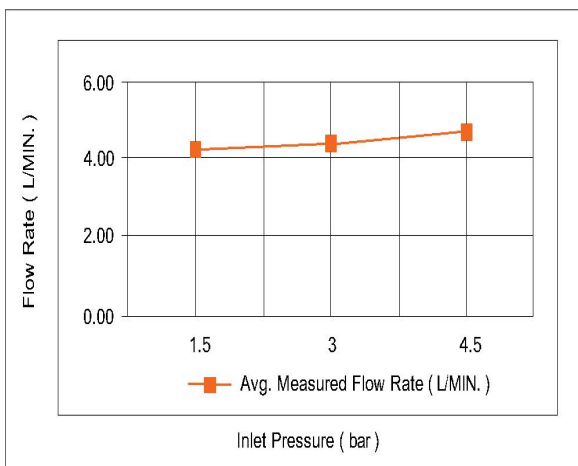

### SPECIFICATIONS

Colour : Available in Chrome

Material : Solid Brass

Tap holes : Single hole

Mounting : Deck mounted

Operating type : Manual

Flow rate (Liter ) : 4.38

Shape (mm) : Square

Water efficiency rate : ★★★★★

### FLOW CHART