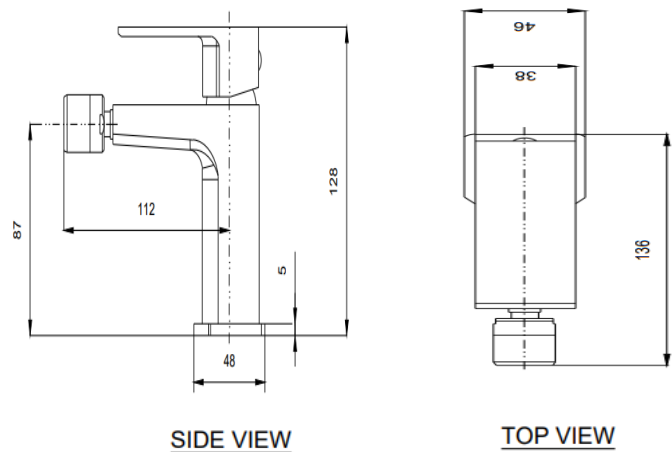

DRAWING

TECHNOLOGY

Leak Proof

Durable Materials

Ecco Smart

Follow us - [casamilano.it](https://www.casamilano.it)

www.casamilano.it

Email us – info@casamilanoitaly.com
WHATSAPP & TOLL FREE
8009394