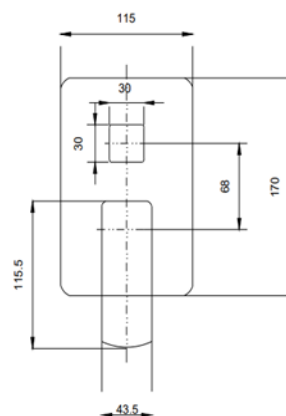

FRONT VIEW

TECHNOLOGY

Leak Proof

Durable Materials

Ecco Smart

Follow us - [casamilano.it](https://www.casamilano.it)

www.casamilano.it

Email us – info@casamilanoitaly.com
WHATSAPP & TOLL FREE
8009394