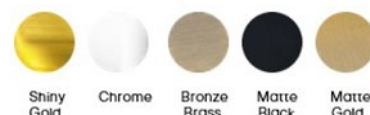

Casa Milano

TECHNICAL DATA SHEET

Casa Milano

Sapphire concealed shower mixer with diverter Bronze brass

390100103436

This Bronze brass shower mixer is a sleek and stylish addition to any bathroom, ensuring a seamless and lavish experience, making it an excellent choice for those seeking a statement piece to elevate the bathroom decor. It is also easy to install.

SPECIFICATIONS

Colour : Available in Chrome , Matte black , Matte gold ,

Bronze brass , Shiny gold

Material : Solid Brass

Mounting : Wall mounted

Operating type : Manual

Shape (mm) : Square

DRAWING