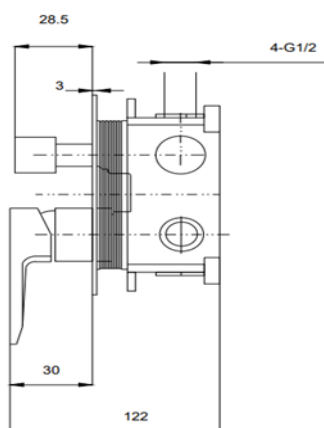

SPECIFICATIONS

Colour : Available in Chrome , Matte black , Matte gold ,

Bronze brass , Shiny gold

Material : Solid Brass

Mounting : Wall mounted

Operating type : Manual

Shape (mm) : Square

DRAWING