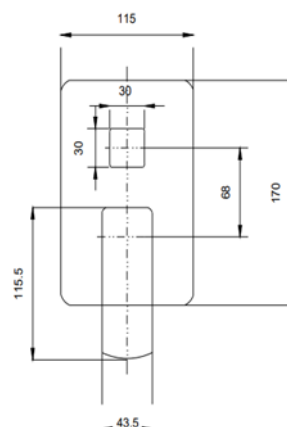

FRONT VIEW

TECHNOLOGY

Leak Proof

Durable Materials

Ecco Smart

Follow us - [casamilano.it](https://www.casamilano.it)

www.casamilanoitaly.com

Email us – info@casamilanoitaly.com
WHATSAPP & TOLL FREE
8009394