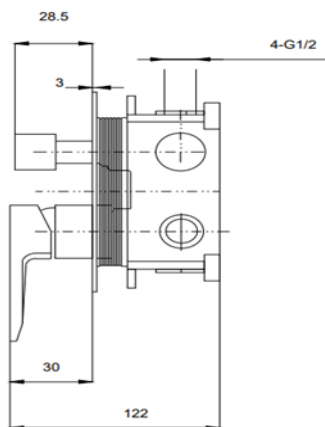

SPECIFICATIONS

Colour : Available in Chrome , Matte black , Matte gold , Bronze

brass , Shiny gold

Material : Solid Brass

Mounting : Wall mounted

Operating type : Manual

Shape (mm) : Square

DRAWING