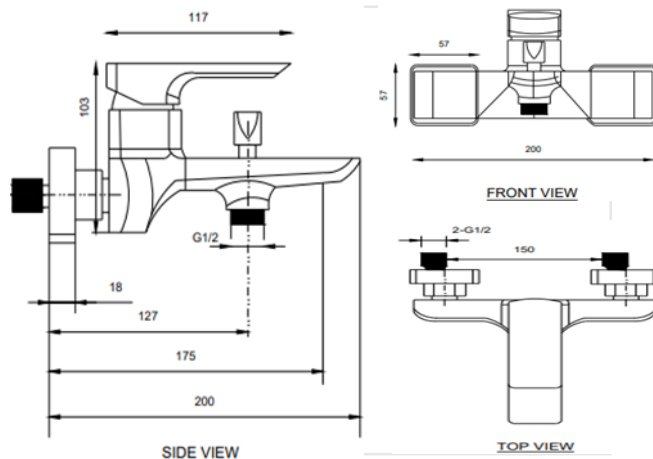

Bath Mixer Flow rate (Liter ) : 7.23

Shape (mm) : Square

Water efficiency rate : ★★★★★

### FLOW CHART

HAND SHOWER

BATH MIXER

### DRAWING