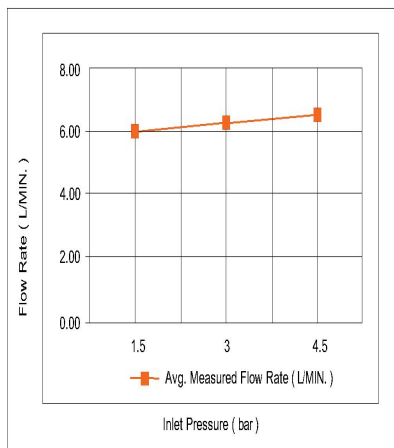

FLOW CHART

HAND SHOWER