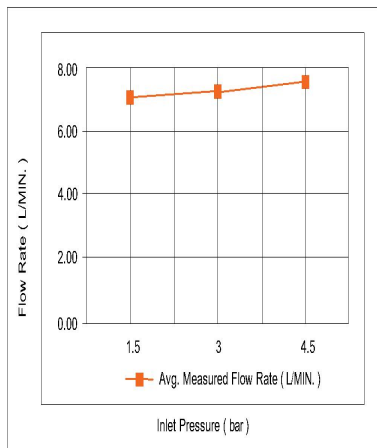

### SPECIFICATIONS

Colour : Available in Chrome , Matte black , Matte gold , bronze

brass , Shiny gold

Material : Solid Brass

Mounting : Wall mounted

Operating type : Manual

Hand Shower Flow rate (Liter ) : 6.31

Bath Mixer Flow rate (Liter ) : 7.23

Shape (mm) : Square

Water efficiency rate : ★★★★★

### FLOW CHART

HAND SHOWER

BATH MIXER