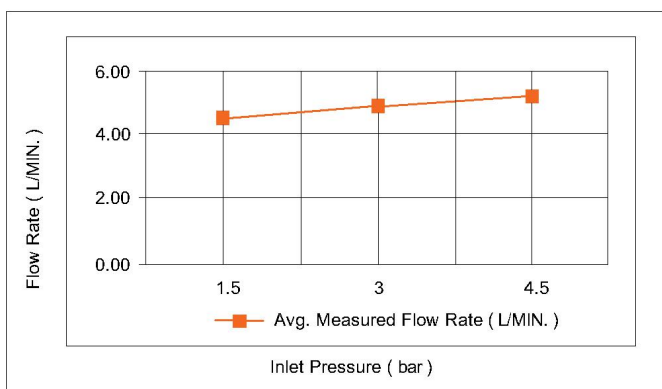

### SPECIFICATIONS

Colour : Chrome , Matte black , Matte gold , Bronze brass ,

Shiny gold

Material : Solid Brass

Tap holes : Single hole

Mounting : Deck mounted

Operating type : Manual

Flow rate (Liter ) : 4.92

Height (mm) : 274 mm

Depth (mm) : 151 mm

Shape (mm) : Square

Water Efficiency rate : ★★★★★

### FLOW CHART