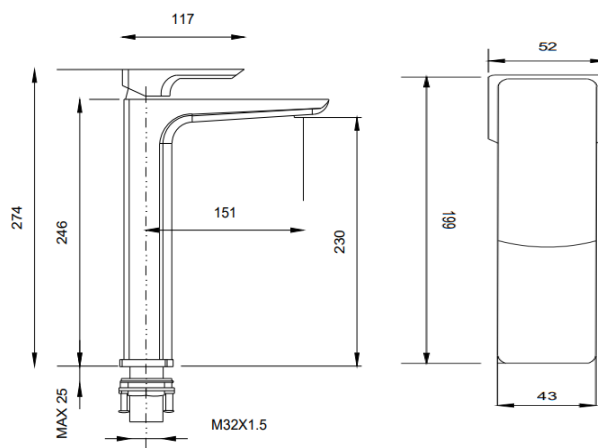

DRAWING

TECHNOLOGY

Leak Proof

Durable Materials

Ecco Smart

Follow us - casamilanouae

www.casamilanoitaly.com

Email us –
info@casamilanoitaly.com
WHATSAPP & TOLL FREE
8009394