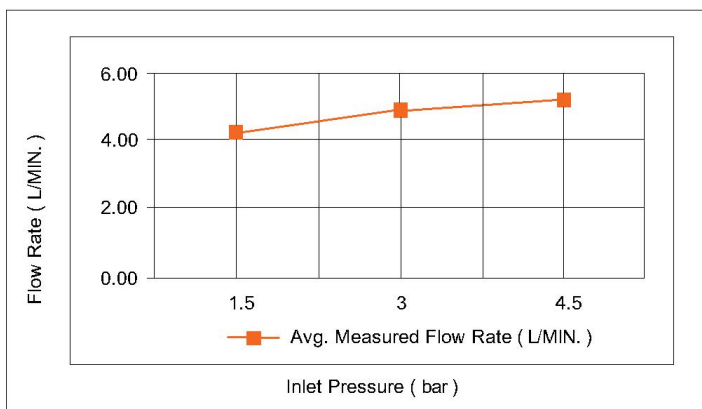

SPECIFICATIONS

Colour : Available in Chrome , Matte gold , Matte black , Bronze barss , Shiny gold

Material : Solid brass

Tap holes : single hole

Mounting : Deck mounted

Operating type : Manual

Flow rate (Liter) : 4.85

Height (mm) : 149 mm

Depth (mm) : 170 mm

Shape (mm) : Square

Water efficiency rate : ★★★★★

FLOW CHART

DRAWING

TECHNOLOGY

Leak Proof