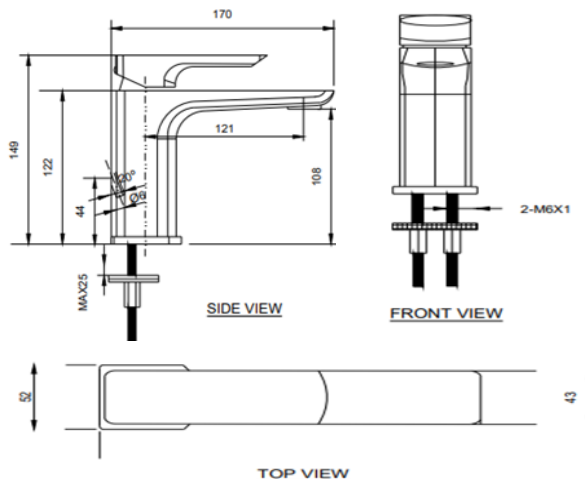

SPECIFICATIONS

Colour : Available in Chrome , Matte gold , Matte black , Bronze barss , Shiny gold

Material : Solid brass

Tap holes : single hole

Mounting : Deck mounted

Operating type : Manual

Flow rate (Liter) : 4.85

Height (mm) : 149 mm

Depth (mm) : 170 mm

Shape (mm) : Square

Water efficiency rate : ★★★★★

FLOW CHART

DRAWING

TECHNOLOGY

Leak Proof