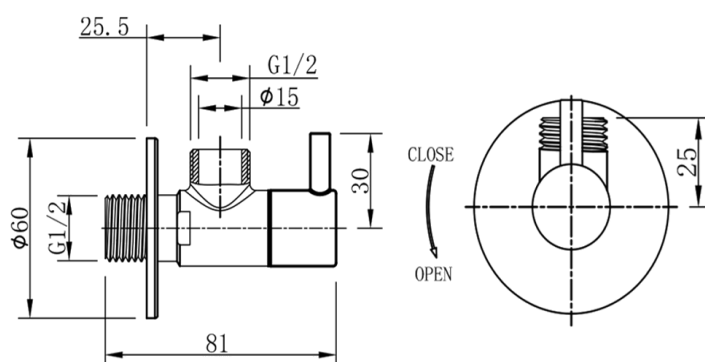

Casa Milano

TECHNICAL DATA SHEET

Casa Milano

Luis Angle Valve Black

390100113454

The Luis Angle Valve is a high-quality, durable plumbing fixture designed for precise water flow control. Its sleek and contemporary design seamlessly blends functionality with aesthetics, making it suitable for modern bathrooms and kitchens.

SPECIFICATIONS

Color : Available in Chrome, Brushed Gold, Light Gold, Black, Gun Metal

Material : Brass

Height (mm) : 60

Depth (mm) : 81

Shape : Round

DRAWING

Chrome Gun Metal Black Brushed Gold Light Gold