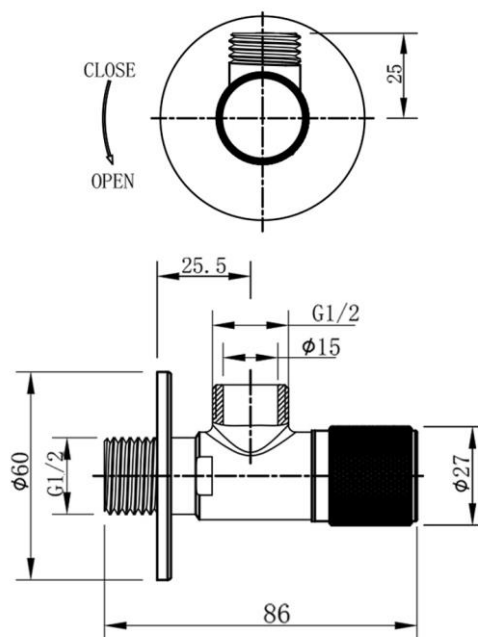

TECHNICAL DATA SHEET

Casa Milano

Gia Angle Valve Chrome

390100113446

The Gia Angle Valve is a high-quality, durable valve crafted for modern bathrooms and kitchens. Designed with precision and a stylish aesthetic, it offers superior functionality and control over water flow. Its knurled handle ensures easy operation, while its elegant finish enhances the overall appeal of your space.

SPECIFICATIONS

Color : Available in Chrome, Brushed Gold, Bronze, Light Gold, Black, Gun Metal

Material : Brass

Height (mm) : 60

Depth (mm) : 86

Shape : Round

DRAWING

TECHNOLOGY