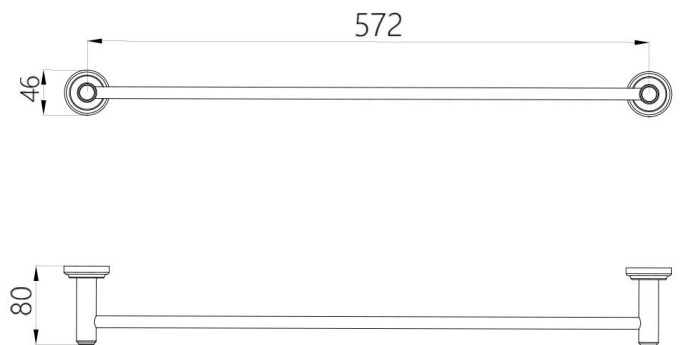

Clea

Ruby Towel Bar Brushed Black

390100113031

The Ruby Towel Bar is a sleek and functional bathroom accessory, designed to provide a modern and stylish touch to any bathroom space. Crafted from high-quality brass, this towel bar ensures durability, rust resistance, and long-lasting performance. The minimalist design blends seamlessly with contemporary, modern, and classic interiors..

SPECIFICATIONS

Color	: Available in Chrome, Brushed Black, Matt Rose Gold, Brushed Gold, Gun Metal
Mounting	: Concealed
Operation Type	: Manual
Material	: Brass
Shape	: Round

DRAWING

TECHNOLOGY

Leak Proof