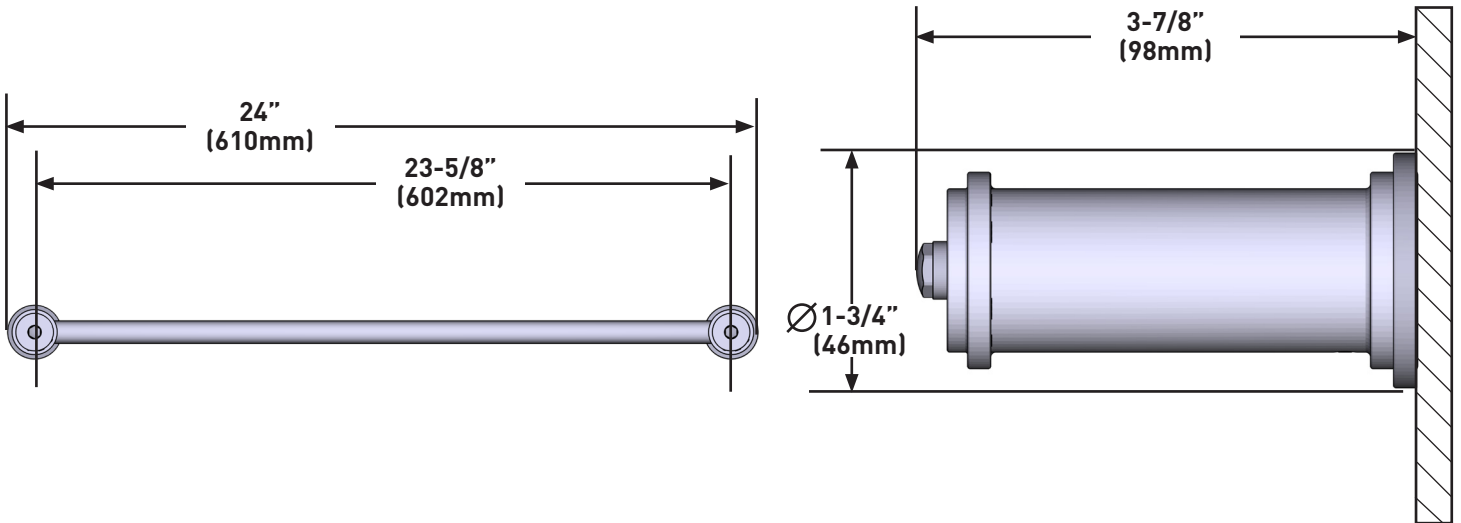

For care and cleaning, product warranty, and additional information contact:

US Customers

U.S.A.
houseofrohl.com/support
1-800-777-9762

Canadian Customers

QUEBEC / MARITIMES / WESTERN CANADA
QUÉBEC / MARITIMES / OUEST CANADIEN
QUEBEC / MARITIMOS / CANADA OCCIDENTAL
houseofrohl.ca/support
1-866-473-8442

EMEA Customers

UNITED KINGDOM
www.perrinandrowe.co.uk
+44 (0)1708 526361