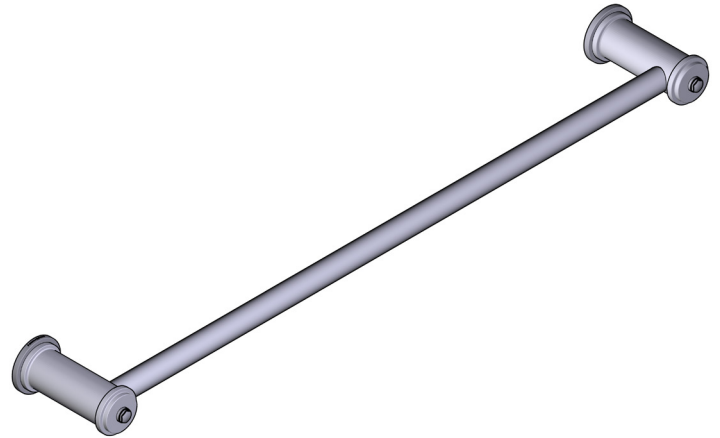

# SPECIFICATIONS

**DESCRIPTION**

- Solid brass construction
- Two fixing points

**WARRANTY**

- Visit [www.perrinandrowe.co.uk](http://www.perrinandrowe.co.uk) for more information

**Armstrong™ 24" Towel Bar**