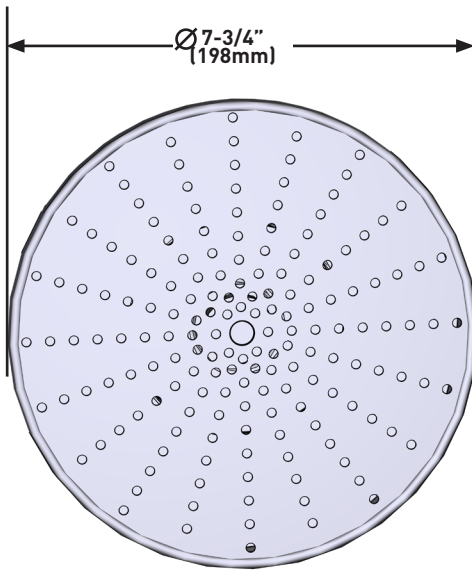

SPECIFICATIONS

DESCRIPTION

- G 1/2" connection
- Easy clean nozzles

WARRANTY

- Visit www.perrinandrowe.co.uk for more information

8" Easy Clean Shower Rose

MODELS: 5605

For care and cleaning, product warranty, and additional information contact: