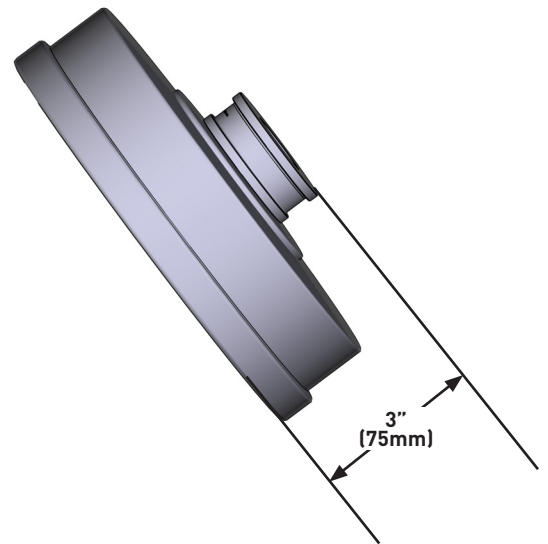

SPECIFICATIONS

DESCRIPTION

- G 1/2" connection
- Easy clean nozzles

WARRANTY

- Visit www.perrinandrowe.co.uk for more information

8" Easy Clean Shower Rose

MODELS: 5605

For care and cleaning, product warranty, and additional information contact: