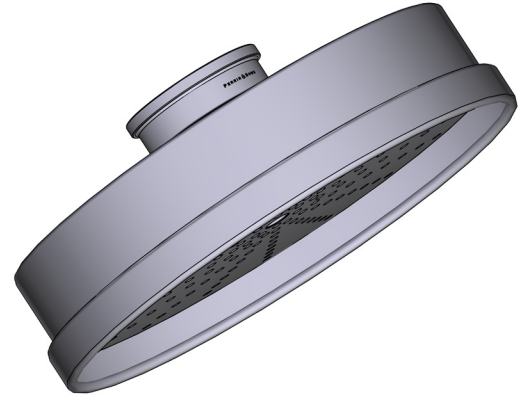

SPECIFICATIONS

DESCRIPTION

- G 1/2" connection
- Easy clean nozzles

WARRANTY

- Visit www.perrinandrowe.co.uk for more information

8" Easy Clean Shower Rose

MODELS: 5605

For care and cleaning, product warranty, and additional information contact: