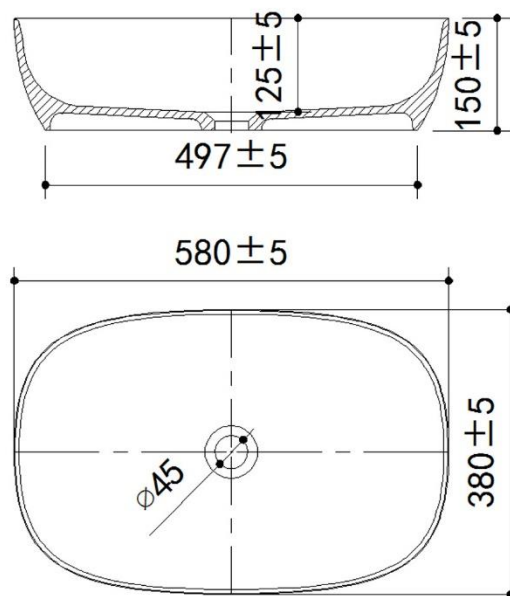

### SPECIFICATIONS

Color	: Chrome, Amber, Black, Green, Clear
Type	: Counter Basin
Material	: Resin Stone
Height (mm)	: 150
Depth (mm)	: 580
Shape	: Oval

### DRAWING