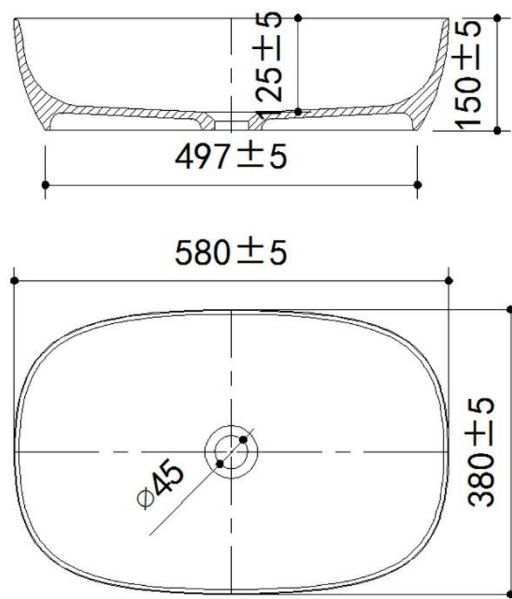

Casa Milano

TECHNICAL DATA SHEET

Casa Milano

Amber Transparent Basin With Chrome Pop Up Drain Black

390100111892

This Transparent basin appears to be a modern wash basin with an alluring gradient design, transitioning from a lighter shade at the top to a deeper, darker hue at the base. The material looks to be a high-quality resin stone, giving it a sleek and contemporary appearance. It comes with a pop-up waste, which is a convenient feature allowing for easy opening and closing of the drain. The oval shape and the rich color palette suggest that it would add a touch of elegance and sophistication to any bathroom decor.

SPECIFICATIONS

Color	: Chrome, Amber, Black, Green, Clear
Type	: Counter Basin
Material	: Resin Stone
Height (mm)	: 150
Depth (mm)	: 580
Shape	: Oval

DRAWING

TECHNOLOGY

Leak Proof

Durable Materials

ECO Smart