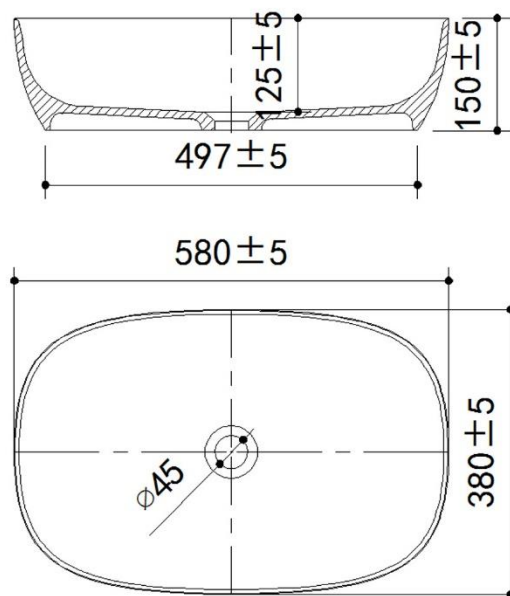

Casa Milano

TECHNICAL DATA SHEET

Casa Milano

Amber Transparent Basin With Chrome Pop Up Drain Amber

390100111891

This Transparent basin appears to be a modern wash basin with an alluring gradient design, transitioning from a lighter shade at the top to a deeper, darker hue at the base. The material looks to be a high-quality resin stone, giving it a sleek and contemporary appearance. It comes with a pop-up waste, which is a convenient feature allowing for easy opening and closing of the drain. The oval shape and the rich color palette suggest that it would add a touch of elegance and sophistication to any bathroom decor.

SPECIFICATIONS

Color	: Chrome, Amber, Black, Green, Clear
Type	: Counter Basin
Material	: Resin Stone
Height (mm)	: 150
Depth (mm)	: 580
Shape	: Oval

DRAWING

TECHNOLOGY

Leak Proof

Durable Materials

ECO Smart