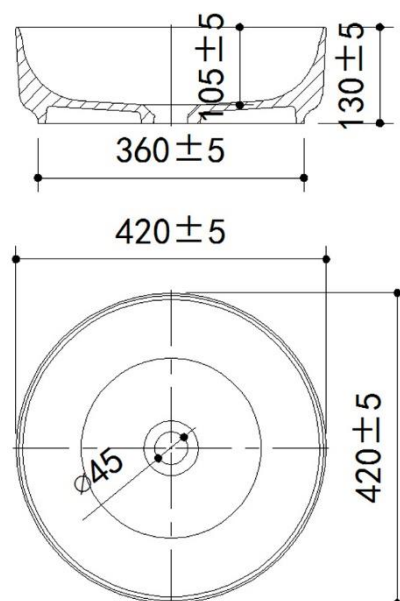

Casa Milano

TECHNICAL DATA SHEET

Casa Milano

Garnet Transparent Basin With Chrome Pop Up Drain Clear

390100111890

This Garnet Transparent basin appears to be a modern wash basin with an alluring gradient design, transitioning from a lighter shade at the top to a deeper, darker hue at the base. The material looks to be a high-quality resin stone, giving it a sleek and contemporary appearance. It comes with a pop-up waste, which is a convenient feature allowing for easy opening and closing of the drain. The circular shape and the rich color palette suggest that it would add a touch of elegance and sophistication to any bathroom decor.

SPECIFICATIONS

Color	: Chrome, Amber, Black, Green, Clear
Type	: Counter Basin
Material	: Resin Stone
Height (mm)	: 130
Depth (mm)	: 420
Shape	: Round

DRAWING

TECHNOLOGY

Leak Proof

Durable Materials

ECO Smart