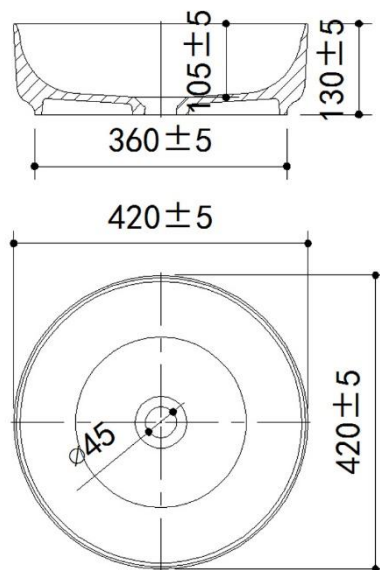

Casa Milano

TECHNICAL DATA SHEET

Casa Milano

Garnet Transparent Basin with Chrome Pop Up Drain Blue

390100111889

This Garnet Transparent basin appears to be a modern wash basin with an alluring gradient design, transitioning from a lighter shade at the top to a deeper, darker hue at the base. The material looks to be a high-quality resin stone, giving it a sleek and contemporary appearance. It comes with a pop-up waste, which is a convenient feature allowing for easy opening and closing of the drain. The circular shape and the rich color palette suggest that it would add a touch of elegance and sophistication to any bathroom decor.

SPECIFICATIONS

Color	: Chrome, Amber, Black, Blue, Clear
Type	: Counter Basin
Material	: Resin Stone
Height (mm)	: 130
Depth (mm)	: 420
Shape	: Round

DRAWING

TECHNOLOGY

Leak Proof

Durable Materials

ECO Smart