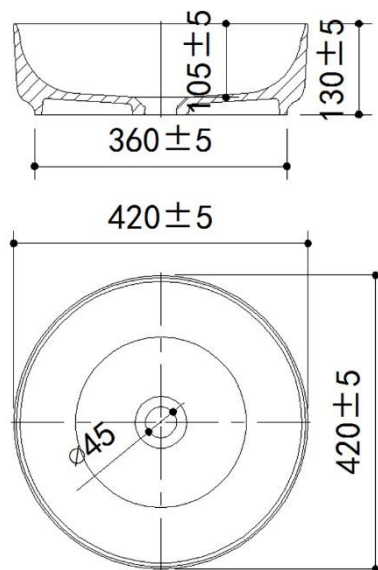

Casa Milano

TECHNICAL DATA SHEET

Casa Milano

Garnet Transparent Basin With Chrome Pop Up Drain Black

390100111888

This Garnet Transparent basin appears to be a modern wash basin with an alluring gradient design, transitioning from a lighter shade at the top to a deeper, darker hue at the base. The material looks to be a high-quality resin stone, giving it a sleek and contemporary appearance. It comes with a pop-up waste, which is a convenient feature allowing for easy opening and closing of the drain. The circular shape and the rich color palette suggest that it would add a touch of elegance and sophistication to any bathroom decor.

SPECIFICATIONS

Color	: Chrome, Amber, Black, Green, Clear
Type	: Counter Basin
Material	: Resin Stone
Height (mm)	: 130
Depth (mm)	: 420
Shape	: Round

DRAWING

TECHNOLOGY

Leak Proof

Durable Materials

ECO Smart