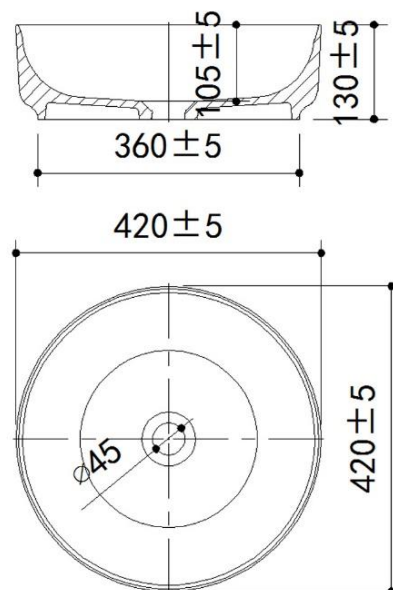

Casa Milano

**TECHNICAL DATA SHEET**

**Casa Milano**

Garnet Transparent Basin With Chrome Pop Up Drain Amber

**39010011887**

This Garnet Transparent basin appears to be a modern wash basin with an alluring gradient design, transitioning from a lighter shade at the top to a deeper, darker hue at the base. The material looks to be a high-quality resin stone, giving it a sleek and contemporary appearance. It comes with a pop-up waste, which is a convenient feature allowing for easy opening and closing of the drain. The circular shape and the rich color palette suggest that it would add a touch of elegance and sophistication to any bathroom decor.

**SPECIFICATIONS**

Color	: Chrome, Amber, Black, Green, Clear
Type	: Counter Basin
Material	: Resin Stone
Height (mm)	: 130
Depth (mm)	: 420
Shape	: Round

**DRAWING**

**TECHNOLOGY**

Leak Proof

Durable Materials