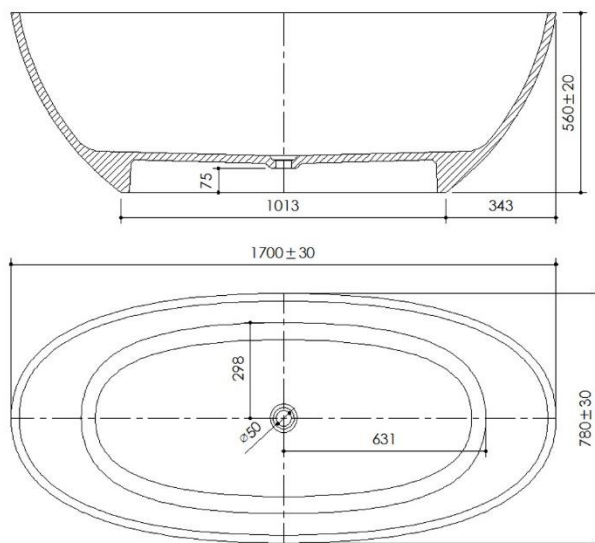

Casa Milano

TECHNICAL DATA SHEET

Casa Milano

Ametis Transparent Bathtub With Chrome Pop Up Drain Clear

390100111886

This striking transparent bathtub, featuring a captivating gradient of color that transitions from a deep, dark base to a radiant hue at the brim. The design of the bathtub is modern and sleek, offering a statement piece for any contemporary bathroom. It's likely made from a durable, high-quality material such as resin stone, providing both aesthetics and longevity. The bathtub's transparency adds an element of lightness and luxury, allowing it to become a focal point in the space. Equipped with a pop-up drain.

SPECIFICATIONS

Color	: Chrome, Amber, Black, Green, Clear
Type	: Counter Basin
Material	: Resin Stone
Height (mm)	: 560
Depth (mm)	: 1700
Shape	: Oval

DRAWING

TECHNOLOGY

Leak Proof

Durable Materials

ECO Smart