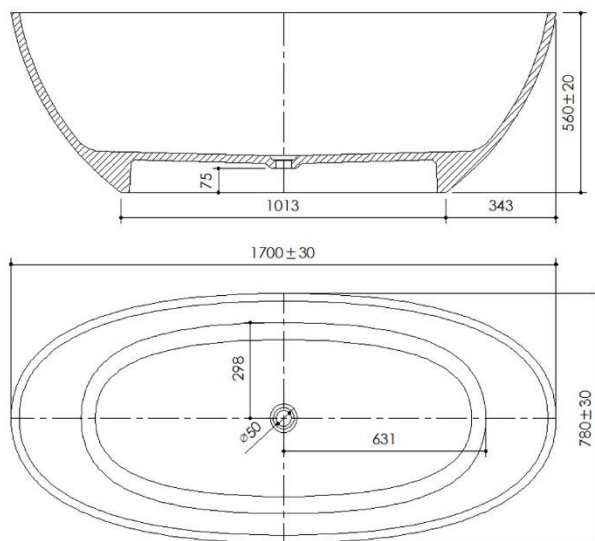

#### SPECIFICATIONS

Color	: Chrome, Amber, Black, Blue, Clear
Type	: Counter Basin
Material	: Resin Stone
Height (mm)	: 560
Depth (mm)	: 1700
Shape	: Oval

#### DRAWING