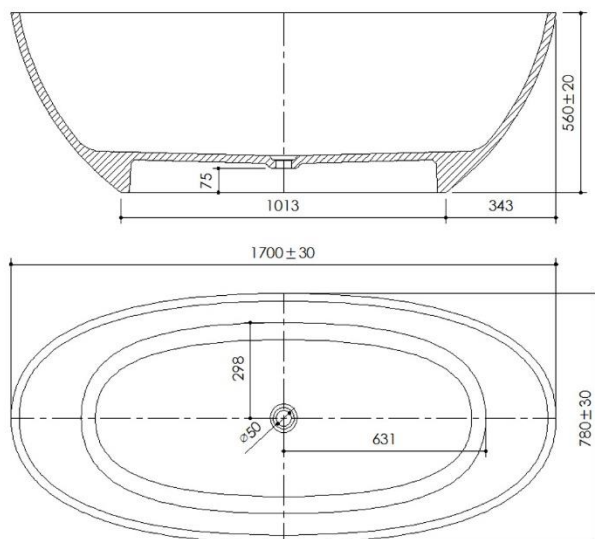

Casa Milano

TECHNICAL DATA SHEET

Casa Milano

Ametis Transparent Bathtub With Chrome Pop Up Drain Black

390100111884

This striking transparent bathtub, featuring a captivating gradient of color that transitions from a deep, dark base to a radiant hue at the brim. The design of the bathtub is modern and sleek, offering a statement piece for any contemporary bathroom. It's likely made from a durable, high-quality material such as resin stone, providing both aesthetics and longevity. The bathtub's transparency adds an element of lightness and luxury, allowing it to become a focal point in the space. Equipped with a pop-up drain.

SPECIFICATIONS

Color	: Chrome, Amber, Black, Green, Clear
Type	: Counter Basin
Material	: Resin Stone
Height (mm)	: 560
Depth (mm)	: 1700
Shape	: Oval

DRAWING

TECHNOLOGY

Leak Proof

Durable Materials

ECO Smart