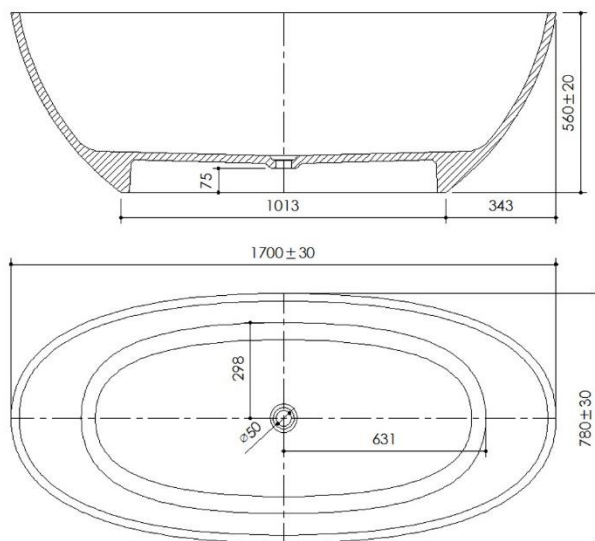

Casa Milano

TECHNICAL DATA SHEET

Casa Milano

Ametis Transparent Bathtub With Chrome Pop Up Drain Amber

390100111883

This striking transparent bathtub, featuring a captivating gradient of color that transitions from a deep, dark base to a radiant hue at the brim. The design of the bathtub is modern and sleek, offering a statement piece for any contemporary bathroom. It's likely made from a durable, high-quality material such as resin stone, providing both aesthetics and longevity. The bathtub's transparency adds an element of lightness and luxury, allowing it to become a focal point in the space. Equipped with a pop-up drain.

SPECIFICATIONS

Color	: Chrome, Amber, Black, Green, Clear
Type	: Counter Basin
Material	: Resin Stone
Height (mm)	: 560
Depth (mm)	: 1700
Shape	: Oval

DRAWING

TECHNOLOGY

Leak Proof

Durable Materials

ECO Smart