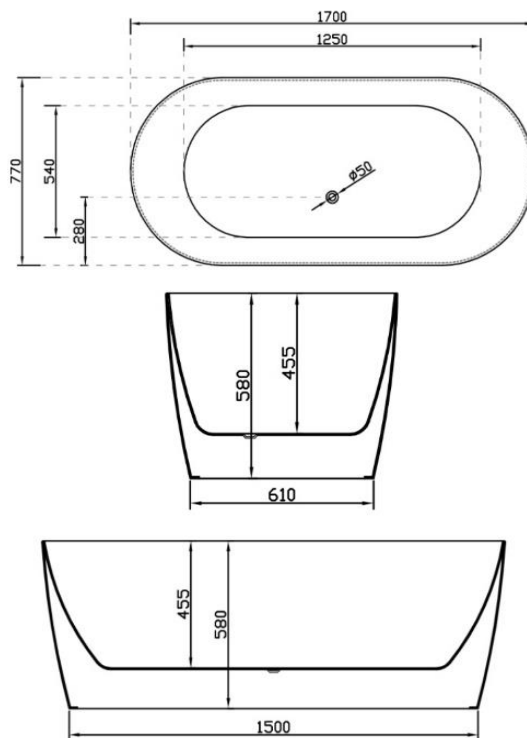

### SPECIFICATIONS

Color	: White
Type	: Bath Tub
Material	: Acrylic
Height (mm)	: 770
Width (mm)	: 1700
Shape	: Oval

### DRAWING