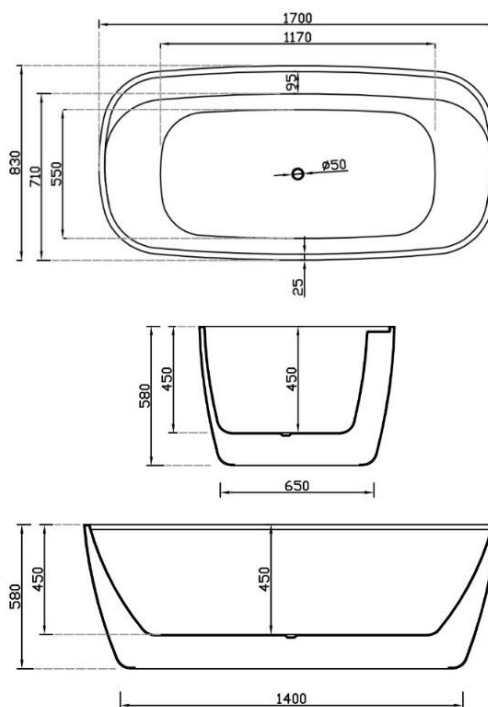

### SPECIFICATIONS

Color	: White
Type	: Bath Tub
Material	: Acrylic
Height (mm)	: 830
Width (mm)	: 1700
Shape	: Oval

### DRAWING