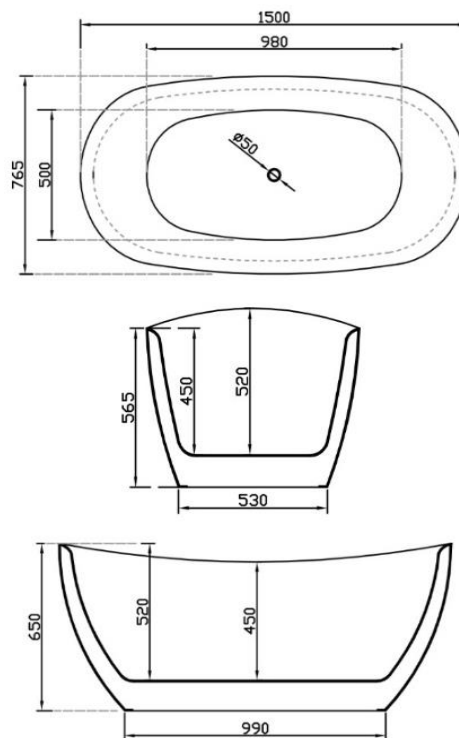

### SPECIFICATIONS

Color	: White
Type	: Bath Tub
Material	: Acrylic
Height (mm)	: 765
Width (mm)	: 1500
Shape	: Oval

### DRAWING