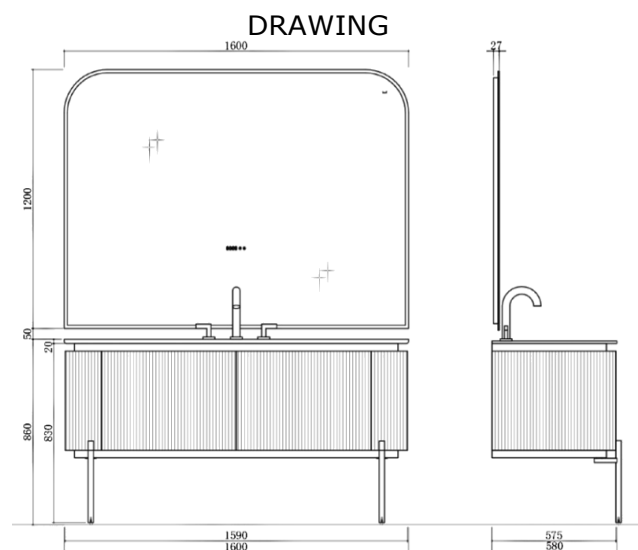

#### Sofia Vanity With Mirror

**390100111381**

The Sofia Vanity is a masterpiece of contemporary design, blending functionality with an aesthetic that speaks to modern elegance. With its sleek, integrated sink and expansive counter space, this vanity unit is as practical as it is beautiful. The design features a rectangular silhouette with softened edges, creating a look that is both sophisticated and approachable. The vanity's unique striped facade is accented with gold-finished legs.

#### SPECIFICATIONS

Color	: Black Jade Green
Mounting	: Wall Mounted
Cabinet Material	: Plywood / MDF
Basin Material	: Nano-diamond Coating Resin
Surface Finished	: Painting / Melamine
Cabinet Size	: 1590*575*830 mm
Countertop Size	: 1600*580*20 mm
Basin Size	: 1600*580*208 mm
Mirror Size	: 1600*30*1200 mm
Basin Color	: Matt White
Mirror	: Frame-less LED lighting
Drawer open	: Pull-out
Slider	: Soft-closing bottom style