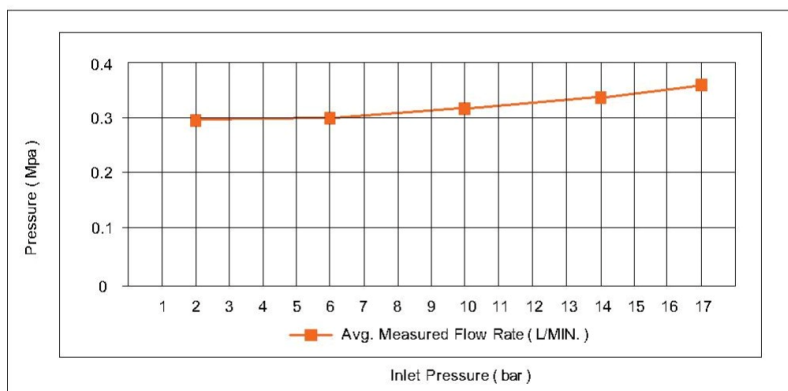

Casa Milano

TECHNICAL DATA SHEET

Casa Milano

Elexa Concealed Thermostatic Bath Shower Mixer Set Matt Black

390100111377

This modern concealed bath shower mixer set that seamlessly combines sleek design with functionality, perfect for contemporary bathrooms. It comes with a hand-held shower wand that offers flexibility for targeted cleaning and rinsing.

SPECIFICATIONS

- Color : Available in Matt Black, Chrome
- Type : Concealed
- Operation Type : Manual
- Flow Rate (liter) : 17
- Material : Brass
- Height (mm) : 864-1277
- Depth (mm) : 360
- Shape : Round
- Water Efficiency Rate : ★★★★★

FLOW CHART

DRAWING

TECHNOLOGY

Leak Proof

Durable Materials

ECO Smart

5 YEARS WARRANTY

Follow us - casamilanouae