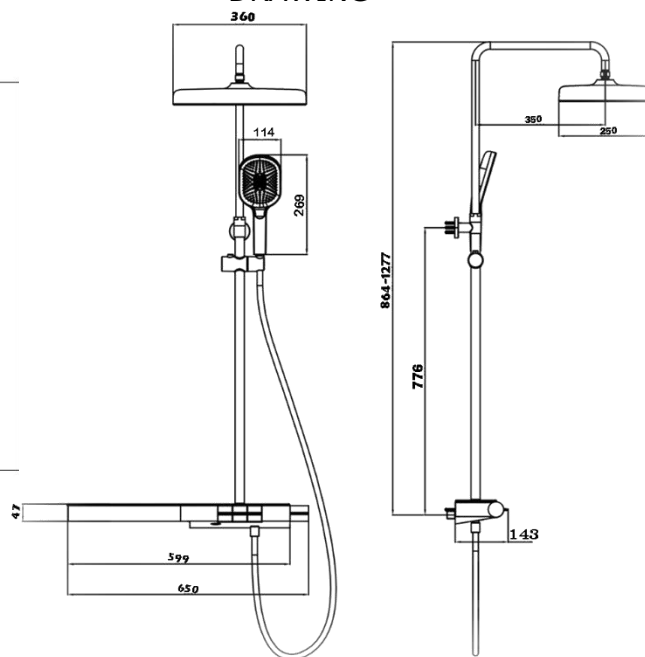

DRAWING

TECHNOLOGY

Leak Proof

Durable Materials

ECO Smart

5 YEARS WARRANTY

Follow us - casamilanouae

www.casamilanoitaly.com

Email us - info@casamilanoitaly.com

WHATSAPP & TOLL FREE

800 9394