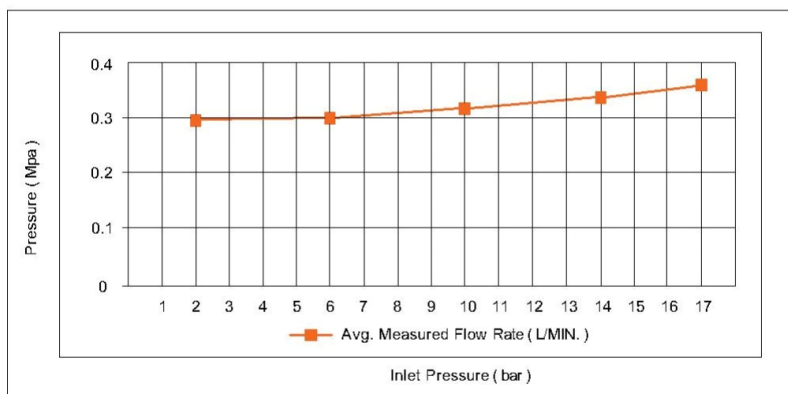

### SPECIFICATIONS

- Color : Available in Matt Black, Gunmetal
- Type : Concealed
- Operation Type : Manual
- Flow Rate (liter) : 17
- Material : Brass
- Height (mm) : 58
- Depth (mm) : 357
- Shape : Round
- Water Efficiency Rate : ★★★★★

### FLOW CHART