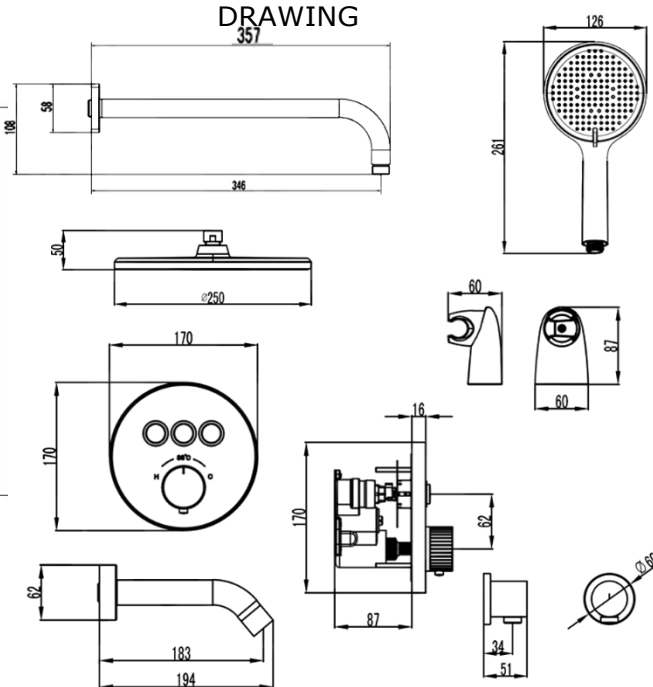

### SPECIFICATIONS

- Color : Available in Matt Black, Gunmetal
- Type : Concealed
- Operation Type : Manual
- Flow Rate (liter) : 17
- Material : Brass
- Height (mm) : 58
- Depth (mm) : 357
- Shape : Round
- Water Efficiency Rate : ★★★★★

### FLOW CHART

### DRAWING