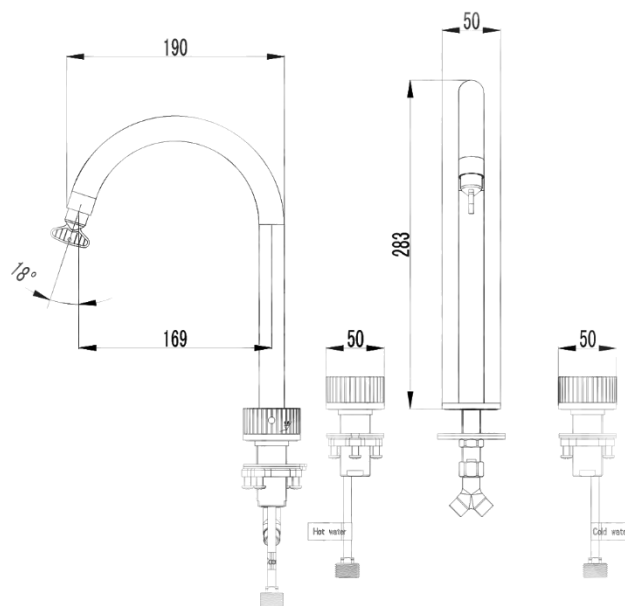

DRAWING

TECHNOLOGY

Leak Proof

Durable Materials

ECO Smart

5 YEARS WARRANTY

Follow us - [casamilano.ue](https://www.casamilano.ue)

www.casamilanoitaly.com

Email us - info@casamilanoitaly.com

WHATSAPP & TOLL FREE

800 9394