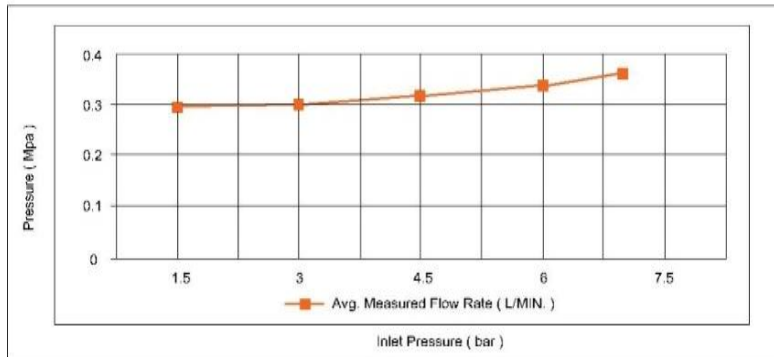

Casa Milano

TECHNICAL DATA SHEET

Casa Milano

Elexa Art 3 Hole Basin Mixer Matt Black

390100111374

This mixer is a piece of functional art into their bathroom, combining the practicality of a high-performance mixer with the sleek, modern design of contemporary fixtures. Made of high-quality brass material for durability and reliability.

SPECIFICATIONS

Color	: Available in Matt Black, Gunmetal
Type	: Deck Mounted
Operation Type	: Manual
Flow Rate (liter)	: 6.7
Tap Holes	: 3 Holes
Material	: Brass
Height (mm)	: 283
Depth (mm)	: 190
Shape	: Round
Water Efficiency Rate	: ★★★★★

FLOW CHART

DRAWING

TECHNOLOGY

Leak Proof

Durable Materials

ECO Smart

5 YEARS WARRANTY

Follow us - [casamilano.ue](https://www.casamilano.ue)

www.casamilanoitaly.com

Email us - info@casamilanoitaly.com

WHATSAPP & TOLL FREE

800 9394