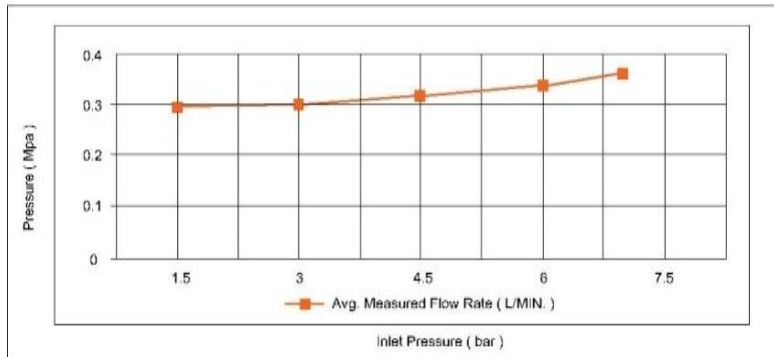

Casa Milano

TECHNICAL DATA SHEET

Casa Milano

Elexa Art Basin Mixer Matt Black

390100111373

This mixer is a piece of functional art into their bathroom, combining the practicality of a high-performance mixer with the sleek, modern design of contemporary fixtures. Made of high-quality brass material for durability and reliability.

SPECIFICATIONS

Color	: Available in Matt Black, Gunmetal
Type	: Deck Mounted
Operation Type	: Manual
Flow Rate (liter)	: 6.7
Tap Holes	: 2 Holes
Material	: Brass
Height (mm)	: 283
Depth (mm)	: 190
Shape	: Round
Water Efficiency Rate	: ★★★★★

FLOW CHART

DRAWING

TECHNOLOGY

Leak Proof

Durable Materials

ECO Smart

5 YEARS WARRANTY

Follow us - casamilanouae

www.casamilanoitaly.com

Email us - info@casamilanoitaly.com

WHATSAPP & TOLL FREE

800 9394