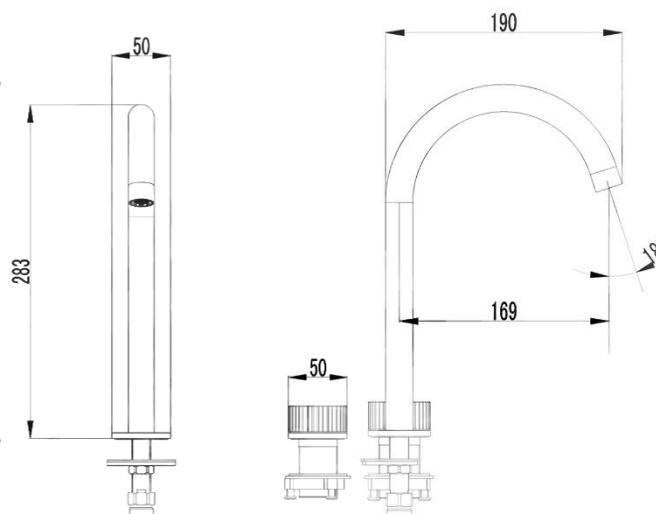

DRAWING

TECHNOLOGY

Leak Proof

Durable Materials

ECO Smart

5 YEARS WARRANTY

Follow us - casamilanouae

www.casamilanoitaly.com

Email us - info@casamilanoitaly.com

WHATSAPP & TOLL FREE

800 9394