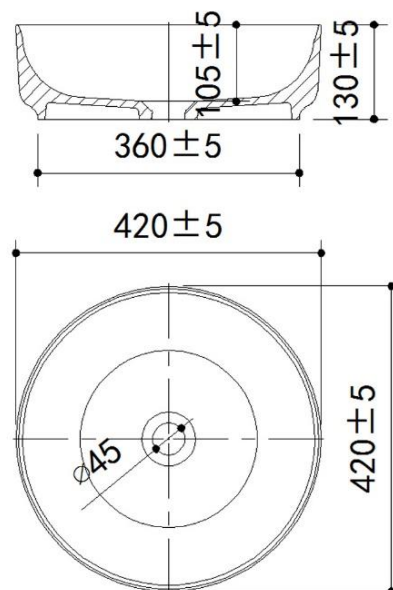

### SPECIFICATIONS

Color	: Chrome, Amber, Black, Green, Clear
Type	: Counter Basin
Material	: Resin Stone
Height (mm)	: 130
Depth (mm)	: 420
Shape	: Round

### DRAWING