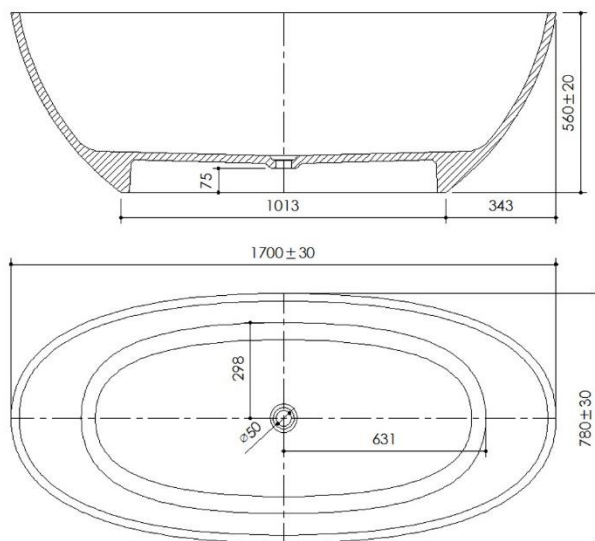

Casa Milano

TECHNICAL DATA SHEET

Casa Milano

Ametis Transparent Bathtub With Chrome Pop Up Drain Chrome

390100111339

This striking transparent bathtub, featuring a captivating gradient of color that transitions from a deep, dark base to a radiant hue at the brim. The design of the bathtub is modern and sleek, offering a statement piece for any contemporary bathroom. It's likely made from a durable, high-quality material such as resin stone, providing both aesthetics and longevity. The bathtub's transparency adds an element of lightness and luxury, allowing it to become a focal point in the space. Equipped with a pop-up drain.

SPECIFICATIONS

Color	: Chrome, Amber, Black, Green, Clear
Type	: Counter Basin
Material	: Resin Stone
Height (mm)	: 560
Depth (mm)	: 1700
Shape	: Oval

DRAWING

TECHNOLOGY

Leak Proof

Durable Materials

ECO Smart