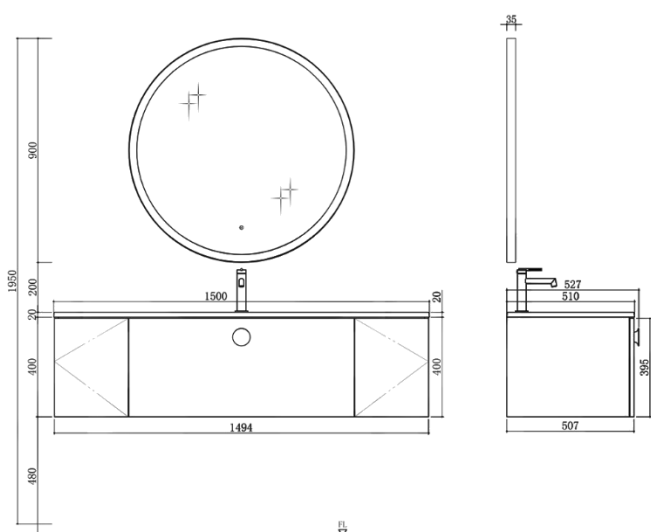

Casa Milano

TECHNICAL DATA SHEET

Casa Milano

Flavia Vanity With Mirror

390100111337

This is a modern and elegant white vanity with a built-in mirror and integrated lighting, perfect for your bathroom or bedroom. It features a sleek design with clean lines and chrome hardware. The vanity appears to be constructed from manufactured wood for durability and a moisture-resistant finish.

SPECIFICATIONS

Color	: Light Grey Woven Veneer
Mounting	: Wall Mounted
Cabinet Material	: Plywood / MDF
Basin Material	: Nano-diamond Coating
Surface Finished	: Painting
Cabinet Size	: 1494*507*400 mm
Basin Size	: 1500*510*188 mm
Mirror Size	: 900*35*900 mm/220*45*220 mm
Basin Color	: Matt White
Mirror	: Frame-less LED lighting
Drawer open	: Pull-out
Slider	: Soft-closing bottom style

DRAWING

TECHNOLOGY

Leak Proof

Durable Materials

ECO Smart

5 YEARS WARRANTY

Follow us - [casamilano.it](https://www.casamilano.it)

www.casamilano.it

Email us - info@casamilano.it

WHATSAPP & TOLL FREE

800 9394