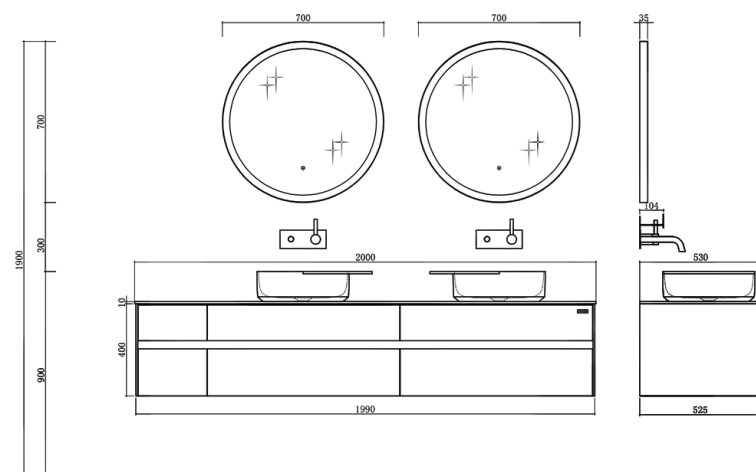

DRAWING

TECHNOLOGY

Leak Proof

Durable Materials

ECO Smart

5
YEARS
WARRANTY

Follow us - [casamilano.it](https://www.casamilano.it)

www.casamilano.it

Email us - info@casamilanoitaly.com

WHATSAPP & TOLL FREE

800 9394