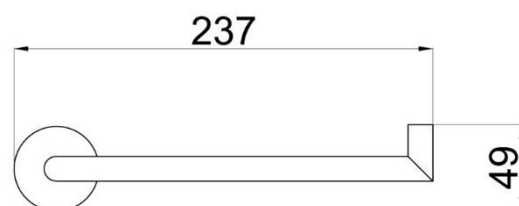

Casa Milano

TECHNICAL DATA SHEET

Casa Milano

Spain Towel Ring SQ Matt Grey

390100111248

This is a square-shaped towel ring made of chrome-plated brass. It has a minimalist design with clean lines and smooth surfaces. It appears to be wall-mounted and uses two screws for installation, which are hidden by the base plate for a seamless look.

SPECIFICATIONS

Color	: Available in Chrome, Matt Gold, Bronze Brass, Shiny Gold, Matt Black, Saffron Gold, Rust Copper, Brushed Nickel, Matt Grey
Material	: Brass
Height (mm)	: 70
Depth (mm)	: 237
Shape	: Round

DRAWING

TECHNOLOGY

Leak Proof

Durable Materials

ECO Smart

5 YEARS WARRANTY

Follow us - [casamilanouae](https://www.casamilanouae.com)

www.casamilanoitaly.com

Email us - info@casamilanoitaly.com

WHATSAPP & TOLL FREE

800 9394