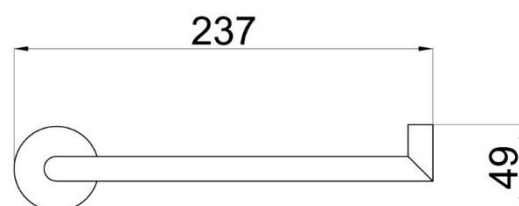

Casa Milano

TECHNICAL DATA SHEET

Casa Milano

Spain Towel Ring SQ Brushed Nickel

390100111247

This is a square-shaped towel ring made of chrome-plated brass. It has a minimalist design with clean lines and smooth surfaces. It appears to be wall-mounted and uses two screws for installation, which are hidden by the base plate for a seamless look.

SPECIFICATIONS

Color	: Available in Chrome, Matt Gold, Bronze Brass, Shiny Gold, Matt Black, Saffron Gold, Rust Copper, Brushed Nickel, Matt Grey
Material	: Brass
Height (mm)	: 70
Depth (mm)	: 237
Shape	: Round

DRAWING

TECHNOLOGY

Leak Proof

Durable Materials

ECO Smart

5 YEARS WARRANTY

Follow us - [casamilanouae](https://www.casamilanouae.com)

www.casamilanoitaly.com

Email us - info@casamilanoitaly.com

WHATSAPP & TOLL FREE

800 9394