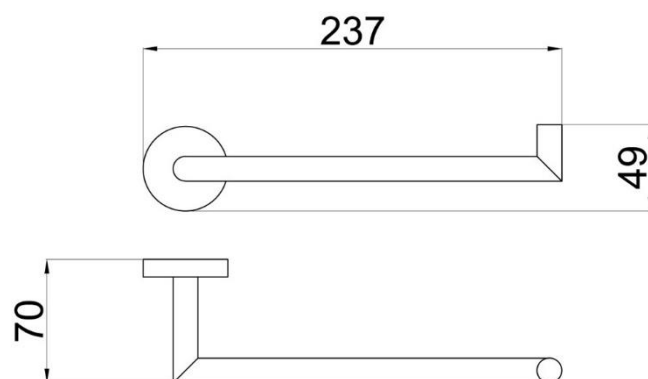

Casa Milano

TECHNICAL DATA SHEET

Casa Milano

Spain Towel Ring SQ Rust Copper

390100111246

This is a square-shaped towel ring made of chrome-plated brass. It has a minimalist design with clean lines and smooth surfaces. It appears to be wall-mounted and uses two screws for installation, which are hidden by the base plate for a seamless look.

SPECIFICATIONS

Color	: Available in Chrome, Matt Gold, Bronze Brass, Shiny Gold, Matt Black, Saffron Gold, Rust Copper, Brushed Nickel, Matt Grey
Material	: Brass
Height (mm)	: 70
Depth (mm)	: 237
Shape	: Round

DRAWING

TECHNOLOGY

Leak Proof

Durable Materials

ECO Smart

5 YEARS WARRANTY

Follow us - [casamilanouae](https://www.casamilanouae.com)

www.casamilanoitaly.com

Email us - info@casamilanoitaly.com

WHATSAPP & TOLL FREE

800 9394