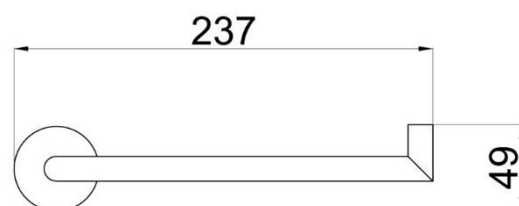

Casa Milano

TECHNICAL DATA SHEET

Casa Milano

Spain Towel Ring SQ Saffron Gold

390100111245

This is a square-shaped towel ring made of chrome-plated brass. It has a minimalist design with clean lines and smooth surfaces. It appears to be wall-mounted and uses two screws for installation, which are hidden by the base plate for a seamless look.

SPECIFICATIONS

Color	: Available in Chrome, Matt Gold, Bronze Brass, Shiny Gold, Matt Black, Saffron Gold, Rust Copper, Brushed Nickel, Matt Grey
Material	: Brass
Height (mm)	: 70
Depth (mm)	: 237
Shape	: Round

DRAWING

TECHNOLOGY

Leak Proof

Durable Materials

ECO Smart

5 YEARS WARRANTY

Follow us - [casamilano.it](https://www.casamilano.it)

www.casamilano.it

Email us - info@casamilanoitaly.com

WHATSAPP & TOLL FREE

800 9394