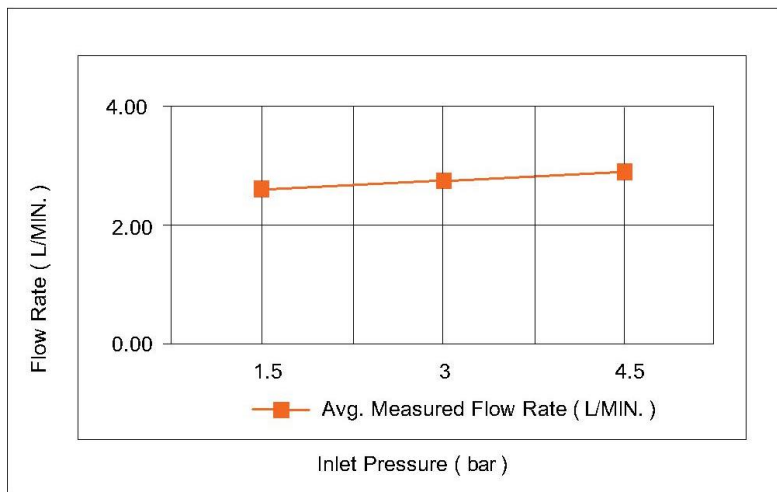

Casa Milano

TECHNICAL DATA SHEET

Casa Milano

Spain Brass Shattaf Brushed Nickel

390100111243

The Luxurious Spain Collection Brass Shattaf is a premium bathroom accessory that exudes both style and functionality. The Shattaf is also known as a bidet spray or hand-held bidet. With Shattaf, you can elevate your bathroom experience & enjoy the convenience & sophistication it offers.

SPECIFICATIONS

- Color : Available in Chrome, Matte Gold, Matte Black, Bronze, Saffron Gold, Matt Grey, Brushed Nickel, Rust Copper
- Mounting : Wall Mounted
- Operation Type : Manual
- Flow Rate (litre) : 3
- Material : Brass
- Height (mm) : 119.5
- Depth (mm) : 63
- Shape : Round
- Water Efficiency Rate : ★★★★★

FLOW CHART

DRAWING

TECHNOLOGY

Leak Proof

Durable Materials

ECO Smart

5 YEARS WARRANTY

Follow us - [casamilanouae](https://www.casamilanouae.com)