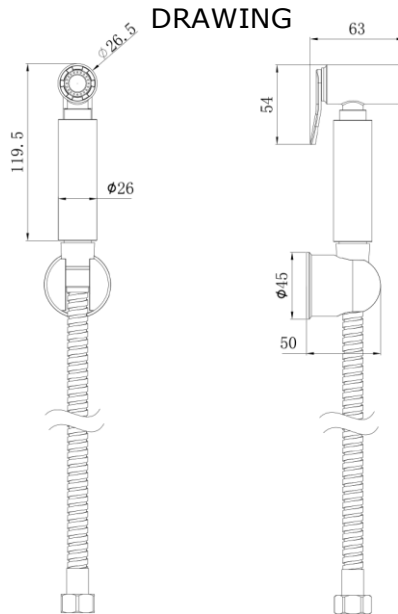

DRAWING

TECHNOLOGY

Leak Proof

Durable Materials

ECO Smart

5 YEARS WARRANTY

Follow us - [casamilanouae](https://www.casamilanouae.com)

www.casamilanoitaly.com

Email us - info@casamilanoitaly.com

WHATSAPP & TOLL FREE

800 9394