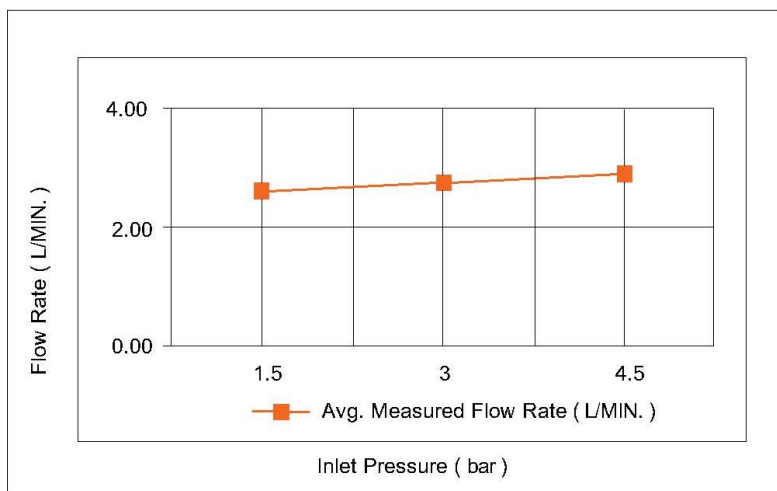

Casa Milano

TECHNICAL DATA SHEET

Casa Milano

Spain Brass Shattaf Rust Copper

390100111242

The Luxurious Spain Collection Brass Shattaf is a premium bathroom accessory that exudes both style and functionality. The Shattaf is also known as a bidet spray or hand-held bidet. With Shattaf, you can elevate your bathroom experience & enjoy the convenience & sophistication it offers.

SPECIFICATIONS

Color	: Available in Chrome, Matte Gold, Matte Black, Bronze, Saffron Gold, Matt Grey, Brushed Nickel, Rust Copper
Mounting	: Wall Mounted
Operation Type	: Manual
Flow Rate (litre)	: 3
Material	: Brass
Height (mm)	: 119.5
Depth (mm)	: 63
Shape	: Round
Water Efficiency Rate	: ★★★★★

FLOW CHART

DRAWING

TECHNOLOGY

Leak Proof

Durable Materials

ECO Smart

5 YEARS WARRANTY

Follow us - [casamilanouae](https://www.casamilanouae.com)