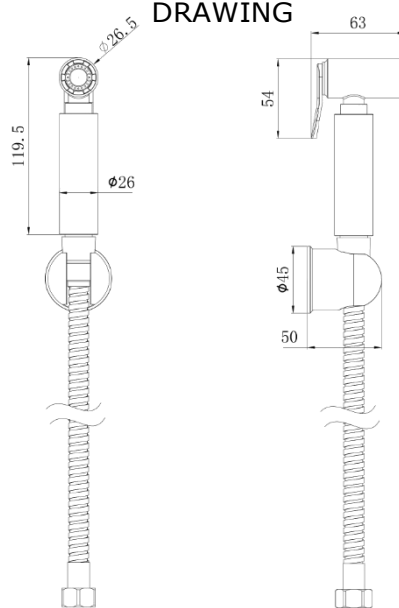

DRAWING

TECHNOLOGY

Leak Proof

Durable Materials

ECO Smart

5 YEARS WARRANTY

Follow us - [casamilanouae](https://www.casamilanouae.com)

www.casamilanoitaly.com

Email us - info@casamilanoitaly.com

WHATSAPP & TOLL FREE

800 9394